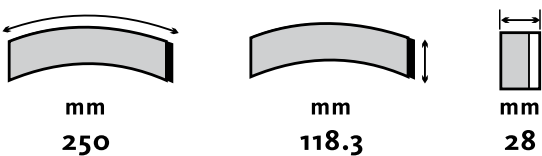

REF: 29030

WVA	Application
29030 28.00	Kassbohrer, Renault RVI MAN, Dennis