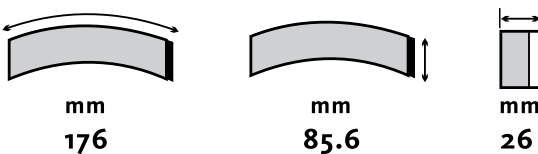

REF: 29088

WVA	Application
29088 26	MAN