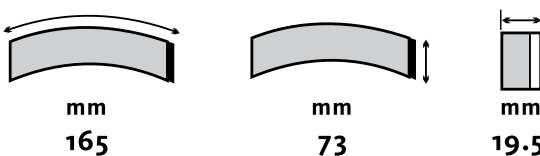

REF: 29076

WVA	Application
29076 19.50	Mercedes Benz