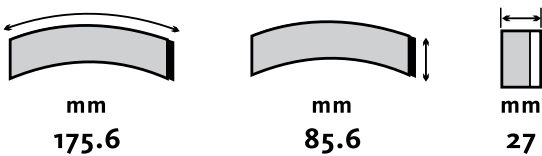

REF: 29091

WVA	Application
29091 27.00	MAN