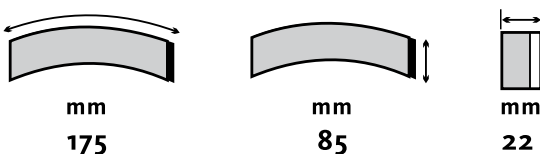

REF: 29706

WVA	Application
29706 17.00	Renault

REF: 29747

WVA	Application
29747 32.00	Auwarter, Bova, DAF, Kassbohrer, MAN, Van Hool

REF: 29835

WVA	Application
29835 22.00	Mercedes Benz, Optare

This pad replaces 29065