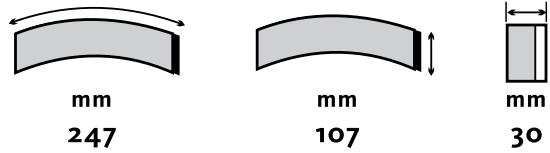

CV PASTILLAS DE DISCO
CV DISC BRAKE PADS

REF: 29084

WVA	Application
29084 30.00	Mercedes Benz, Meritor

This pad replaces 29114

REF: 29087

WVA	Application
29087 30.00	Auwarter, Bova, BPW, Kassbohrer, Mercedes Benz, Saur, Scania