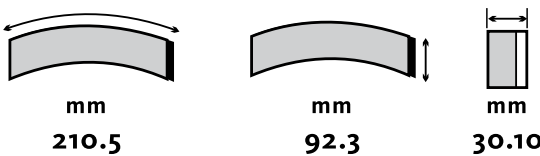

REF: 29159

WVA	Application
29159 30.10	SAF, SAVER, WABCO