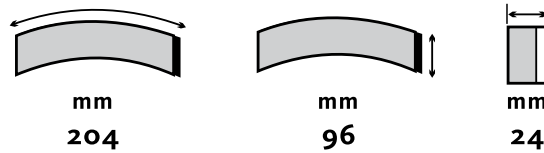

REF: 29043

WVA	Application
29043 24.00	RVI

14