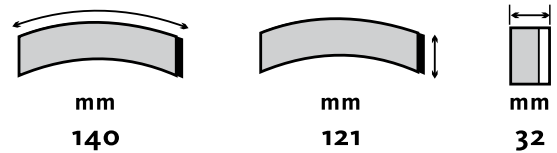

REF: 29747

WVA	Application
29747 32.00	Auwarter, Bova, DAF, Kassbohrer, MAN, Van Hool