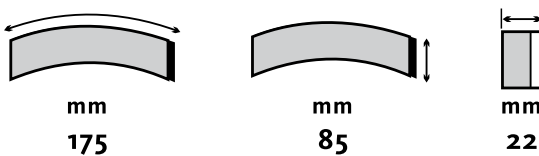

CV PASTILLAS DE DISCO
CV DISC BRAKE PADS

REF: 20784

WVA	Application
20784 18.00	Mercedes Benz

REF: 29011

WVA	Application
29011 25.00	Iveco

12

REF: 29835

WVA	Application
29835 22.00	Mercedes Benz, Optare