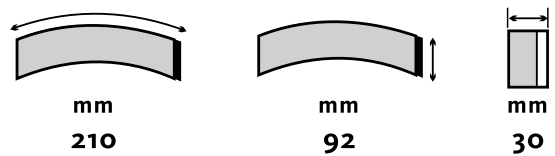

REF: 29095

WVA	Application
29095 30.00	Mercedes Benz