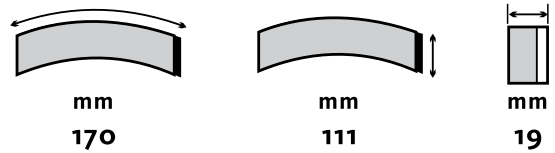

REF: 29072

WVA	Application
29072 19.00	Renault VRI, Menarini, Valeo