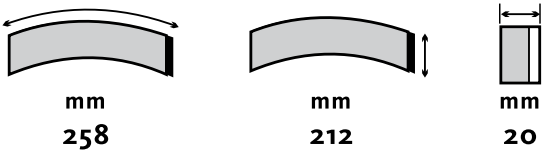

This pad replaces 29065

REF: 29013

WVA	Application
29013 21.50	Dennis, Renault RVI

This pad replaces 29014

CV PASTILLAS DE DISCO
CV DISC BRAKE PADS

REF: 29015

WVA	Application
29015 20.00	Kassbohrer, Knorr

REF: 29017