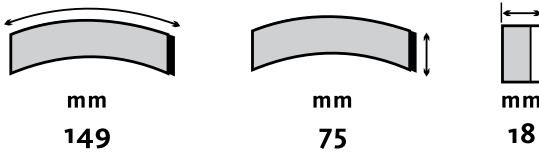

CV PASTILLAS DE DISCO
CV DISC BRAKE PADS

REF: 20784

WVA	Application
20784 18.00	Mercedes Benz

REF: 29011

WVA	Application
29011 25.00	Iveco

12

REF: 29835

WVA	Application
29835 22.00	Mercedes Benz, Optare