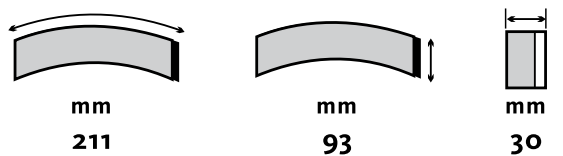

19

REF: 29159

WVA	Application
29159 30.10	SAF, SAVER, WABCO

REF: 29165

WVA
29165 30.00

CV PASTILLAS DE DISCO
CV DISC BRAKE PADS

REF: 29171

WVA