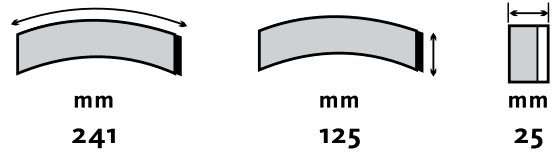

CV PASTILLAS DE DISCO
CV DISC BRAKE PADS

REF: 20784

WVA	Application
20784 18.00	Mercedes Benz

REF: 29011

WVA	Application
29011 25.00	Iveco

12

REF: 29835

WVA	Application
29835 22.00	Mercedes Benz, Optare