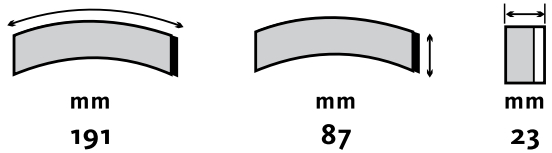

This pad replaces 29065

REF: 29013

WVA	Application
29013 21.50	Dennis, Renault RVI

This pad replaces 29014

CV PASTILLAS DE DISCO
CV DISC BRAKE PADS

REF: 29015

WVA	Application
29015 20.00	Kassbohrer, Knorr

REF: 29017