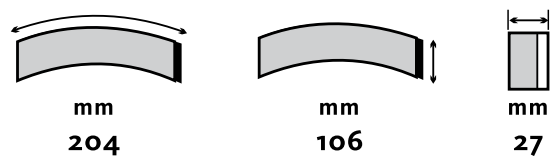

REF: 29077

WVA	Application
29077 27.00	Mercedes Benz