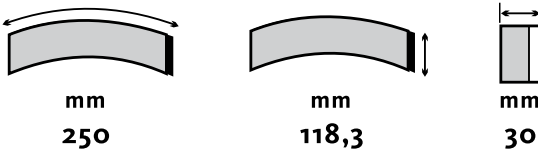

REF: 29084

WVA	Application
29084 30.00	Mercedes Benz, Meritor

This pad replaces 29114