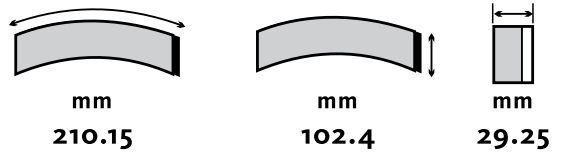

WVA	Application
29124 28.00	Meritor

REF: 29125

WVA	Application
29125 29.00	Meritor, Volvo

CV PASTILLAS DE DISCO
CV DISC BRAKE PADS

REF: 29131

WVA	Application
29131 30.00	MAN, VRI, ERF

REF: 29137

WVA	Application
29137 29.25	VOLVO C-DUCO