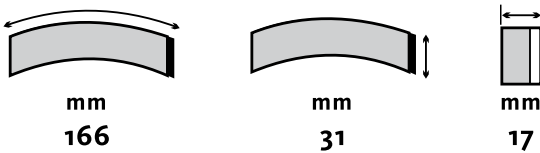

REF: 29706

WVA	Application
29706 17.00	Renault