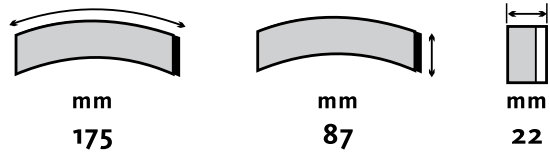

This pad replaces 29116

CV PASTILLAS DE DISCO
CV DISC BRAKE PADS

REF: 29121

WVA	Application
29121 20.00	Iveco

REF: 29122

WVA	Application
29122 22.00	Iveco

18

REF: 29124