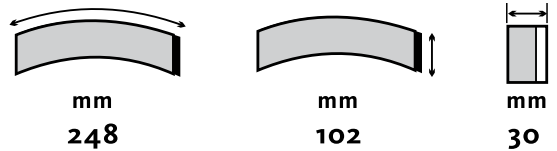

REF: 29167

WVA

29171 30.0

20