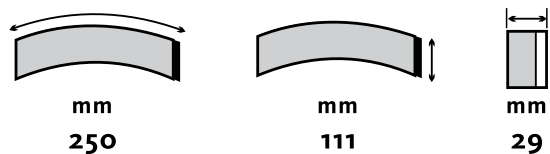

REF: 29125

WVA	Application
29125 29.00	Meritor, Volvo