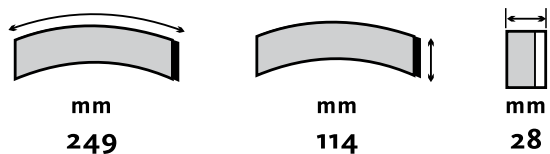

This pad replaces 29016, 29042, 29045, 29046, 29060, 29061

REF: 29088

WVA	Application
29088 26	MAN

REF: 29090

WVA	Application
29090 28.00	Renaulr VRI, Dennis, Volvo

CV PASTILLAS DE DISCO
CV DISC BRAKE PADS