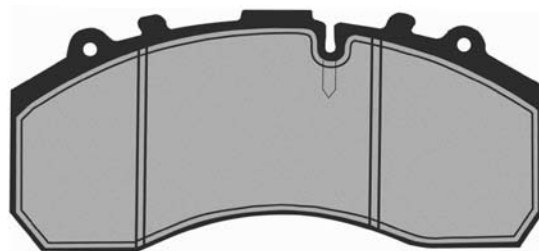

REF: 29039

WVA	Application
29039 30.0	RVI

REF: 29043

WVA	Application
29043 24.00	RVI

14

REF: 29055

WVA	Application
29055 22.00	Man, Wabco

REF: 29059