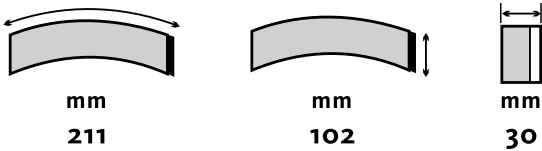

19

REF: 29159

WVA	Application
29159 30.10	SAF, SAVER, WABCO

REF: 29165

WVA
29165 30.00

CV PASTILLAS DE DISCO
CV DISC BRAKE PADS

REF: 29171

WVA