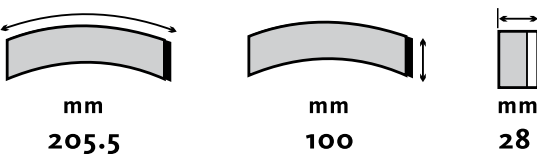

This pad replaces 29116

CV PASTILLAS DE DISCO
CV DISC BRAKE PADS

REF: 29121

WVA	Application
29121 20.00	Iveco

REF: 29122

WVA	Application
29122 22.00	Iveco

18

REF: 29124