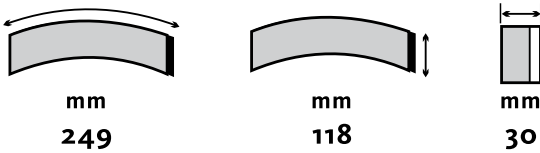

WVA	Application
29124 28.00	Meritor

REF: 29125

WVA	Application
29125 29.00	Meritor, Volvo

CV PASTILLAS DE DISCO
CV DISC BRAKE PADS

REF: 29131

WVA	Application
29131 30.00	MAN, VRI, ERF

REF: 29137

WVA	Application
29137 29.25	VOLVO C-DUCO