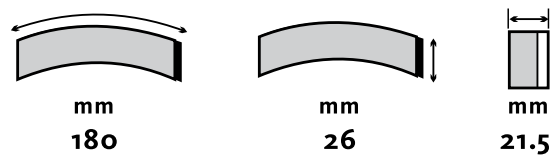

REF: 29013

WVA	Application
29013 21.50	Dennis, Renault RVI

This pad replaces 29014