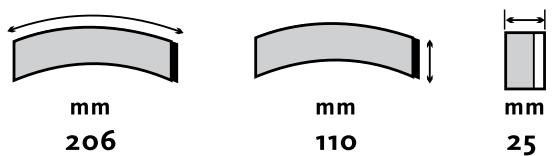

WVA	Application
29017 23.00	DAF, Iveco, Avia, Leyland

REF: 29030

WVA	Application
29030 28.00	Kassbohrer, Renault RVI MAN, Dennis

REF: 29032

WVA	Application
29032 25.00	Iveco

CV PASTILLAS DE DISCO
CV DISC BRAKE PADS