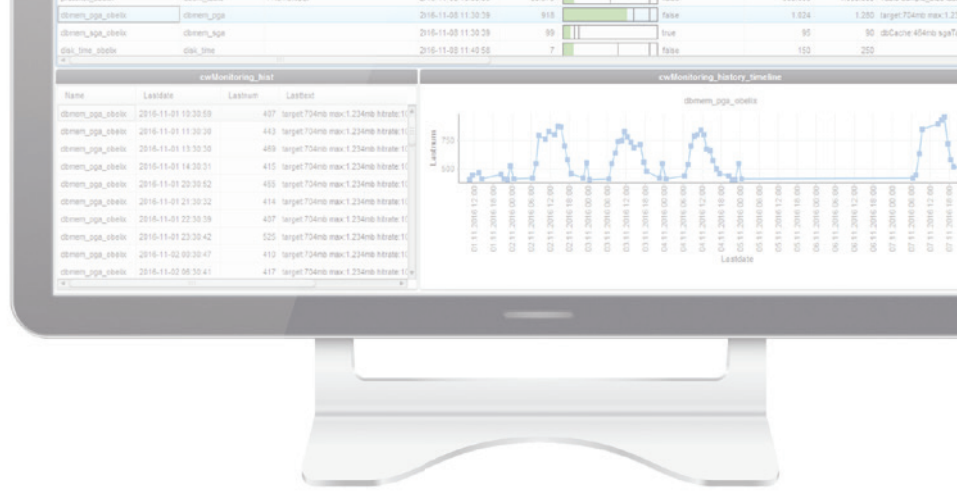

# cronetwork monitoring

Maintain an overview of  
your MES productivity

Production optimization with cronetwork MES  
[www.industrieminformatik.com](http://www.industrieminformatik.com)

# cronetwork monitoring

Maintain an overview of your MES productivity

IT systems are firmly established in the value-added chains of today's producing enterprises. Their stable and faultless operation is an important success factor. However, perfect performance depends not only on the stability of an application but also on external infrastructure factors.

cronetwork monitoring lets you keep an eye on these factors and react early to any occurring problems or bottlenecks. Further, you receive valuable data that support you in optimizing your system performance. You can decide whether you will use cronetwork monitoring as an integrated component of MES or feed the data to an existing monitoring tool.

## :: Incorporation into existing monitoring service

You can also incorporate the monitoring data into an existing monitoring solution.