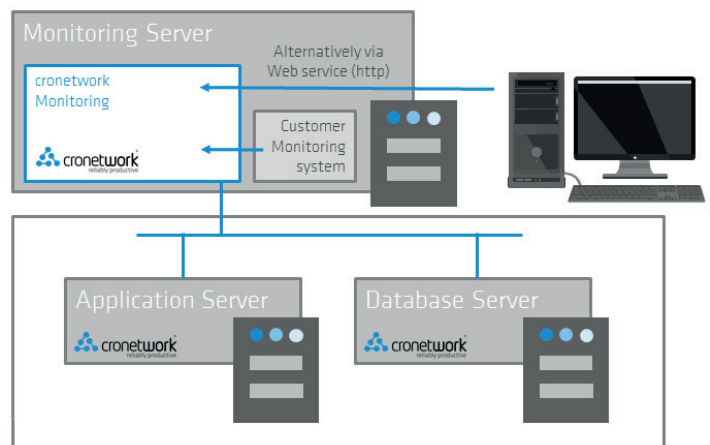

:: Predefined sensors

These can be customized to meet your needs.

You can integrate cronetwork monitoring in various ways into your existing system landscape

www.industrieminformatik.com

Industrie Informatik GmbH
Austria

4020 Linz
tel.: +43 732 6978-0

Industrie Informatik GmbH & Co. KG
Germany

40880 Ratingen
79359 Riegel am Kaiserstuhl
tel.: +49 7642 92409-0

Industrie Informatik (Shanghai) Co., Ltd.
PR China

201203 Shanghai
tel.: +86 21 2898 6790