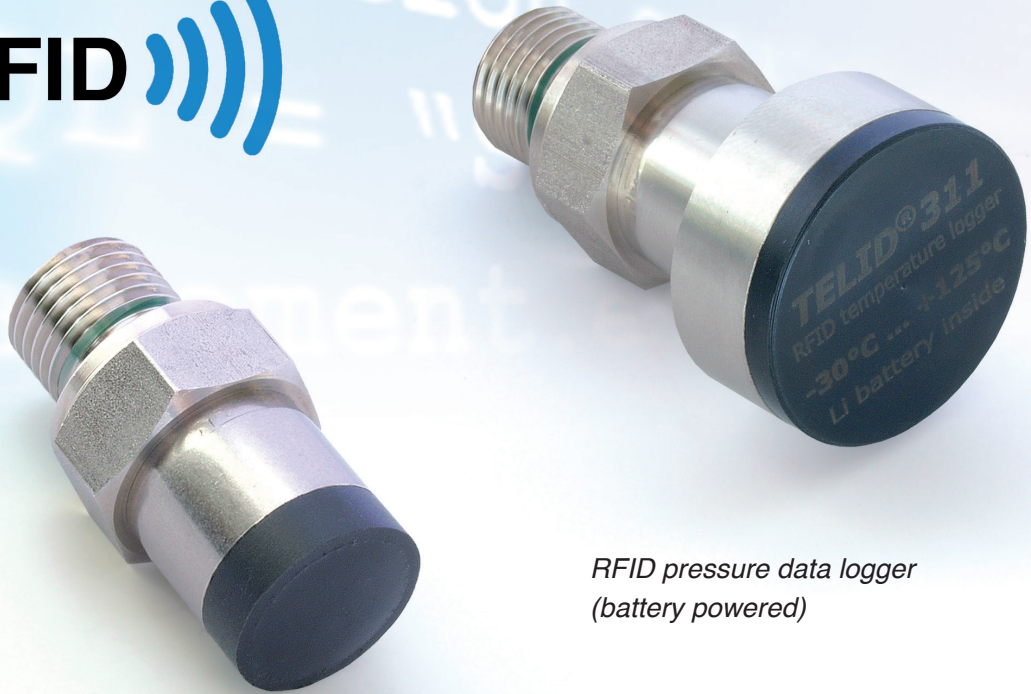

RFID 

*RFID pressure sensor
transponder (passiv)*

*RFID pressure data logger
(battery powered)*

0...300 mbar to 0...1000 bar

KELLER unplugged!

Wireless Pressure Transmitter

RF-powered real-time monitoring and battery powered data logging