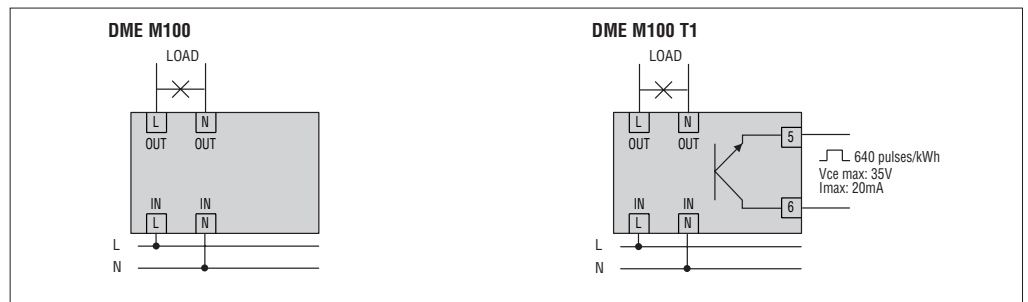

General characteristics

The energy meters are instruments for the measurement of energy consumption in single-phase systems with direct connection.

Operational characteristics

- Rated supply voltage: 230VAC -20...+15%
- Direct connection
- 32A maximum current
- Active energy measurements
- Active energy accuracy: Class 1 (IEC/EN 62053-21)
- Mechanical meter with 6+1 digits
- Flashing LED for consumption indication
- Static pulse output for DME M100 T1 only
- Degree of protection: IP40 on front; IP20 at terminals
- Sealable terminals, standard supplied.

Compliance

Compliant with standards: IEC/EN 61010-1, IEC/EN 61000-6-2, IEC7EN 61000-6-3.

DIMENSIONS [mm]

WIRING DIAGRAMS

www.LovatoElectric.com

LOVATO ELECTRIC S.P.A.
 CONTROL SOLUTIONS FOR INDUSTRY
 VIA DON E. MAZZA, 12 - 24020 GORLE (BERGAMO) ITALY
 Tel. +39 035 4282111 Fax +39 035 4282200
 E-mail: info@LovatoElectric.com