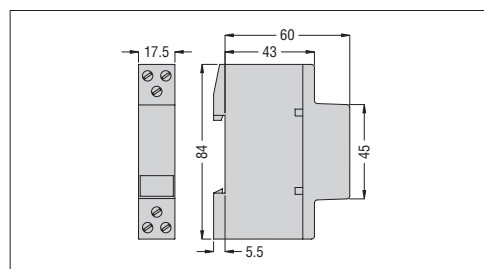

General characteristics

The energy meters are instruments for the measurement of energy consumption in single-phase systems with direct connection.

Operational characteristics

- Rated supply voltage: 230VAC -20...+15%
- Direct connection
- 32A maximum current
- Active energy measurements
- Active energy accuracy: Class 1 (IEC/EN 62053-21)
- Mechanical meter with 6+1 digits
- Flashing LED for consumption indication
- Static pulse output for DME M100 T1 only
- Degree of protection: IP40 on front; IP20 at terminals
- Sealable terminals, standard supplied.

Compliance

Compliant with standards: IEC/EN 61010-1, IEC/EN 61000-6-2, IEC7EN 61000-6-3.

DIMENSIONS [mm]

WIRING DIAGRAMS

www.LovatoElectric.com

LOVATO ELECTRIC S.P.A.
 CONTROL SOLUTIONS FOR INDUSTRY
 VIA DON E. MAZZA, 12 - 24020 GORLE (BERGAMO) ITALY
 Tel. +39 035 4282111 Fax +39 035 4282200
 E-mail: info@LovatoElectric.com