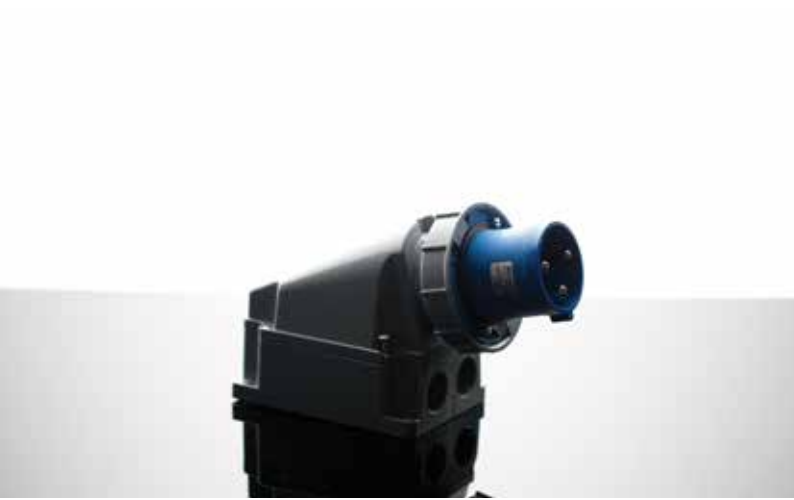

- 4 to 48 Poles & 10 to 80 Ampere
- Silver plated contacts, made in Germany
- Guided inserts
- Die cast aluminium enclosures
- IP 65 protection degree for coupled connectors
- Captive screws with anti-loosening flexible washers

- Various voltages and frequencies
- 16 to 125 Ampere
- Copper-zinc alloy contacts
- Screw or Screwless connection
- Special design self-cleaning one piece contacts
- Easy, quick and safe cable connection
- Twist cable gland
- Reliable closing mechanism

- Various sizes
- Formed in place foam gasketing (PU)
 - Flexible durable raw material
 - IP 66 / IP 67 Protection degree
- Durable against heat and shocks
 - Inox & captive screws
 - Durable fixing devices
- Wide interior space makes connection easier
- Mounting brackets keep IP67 protection degree