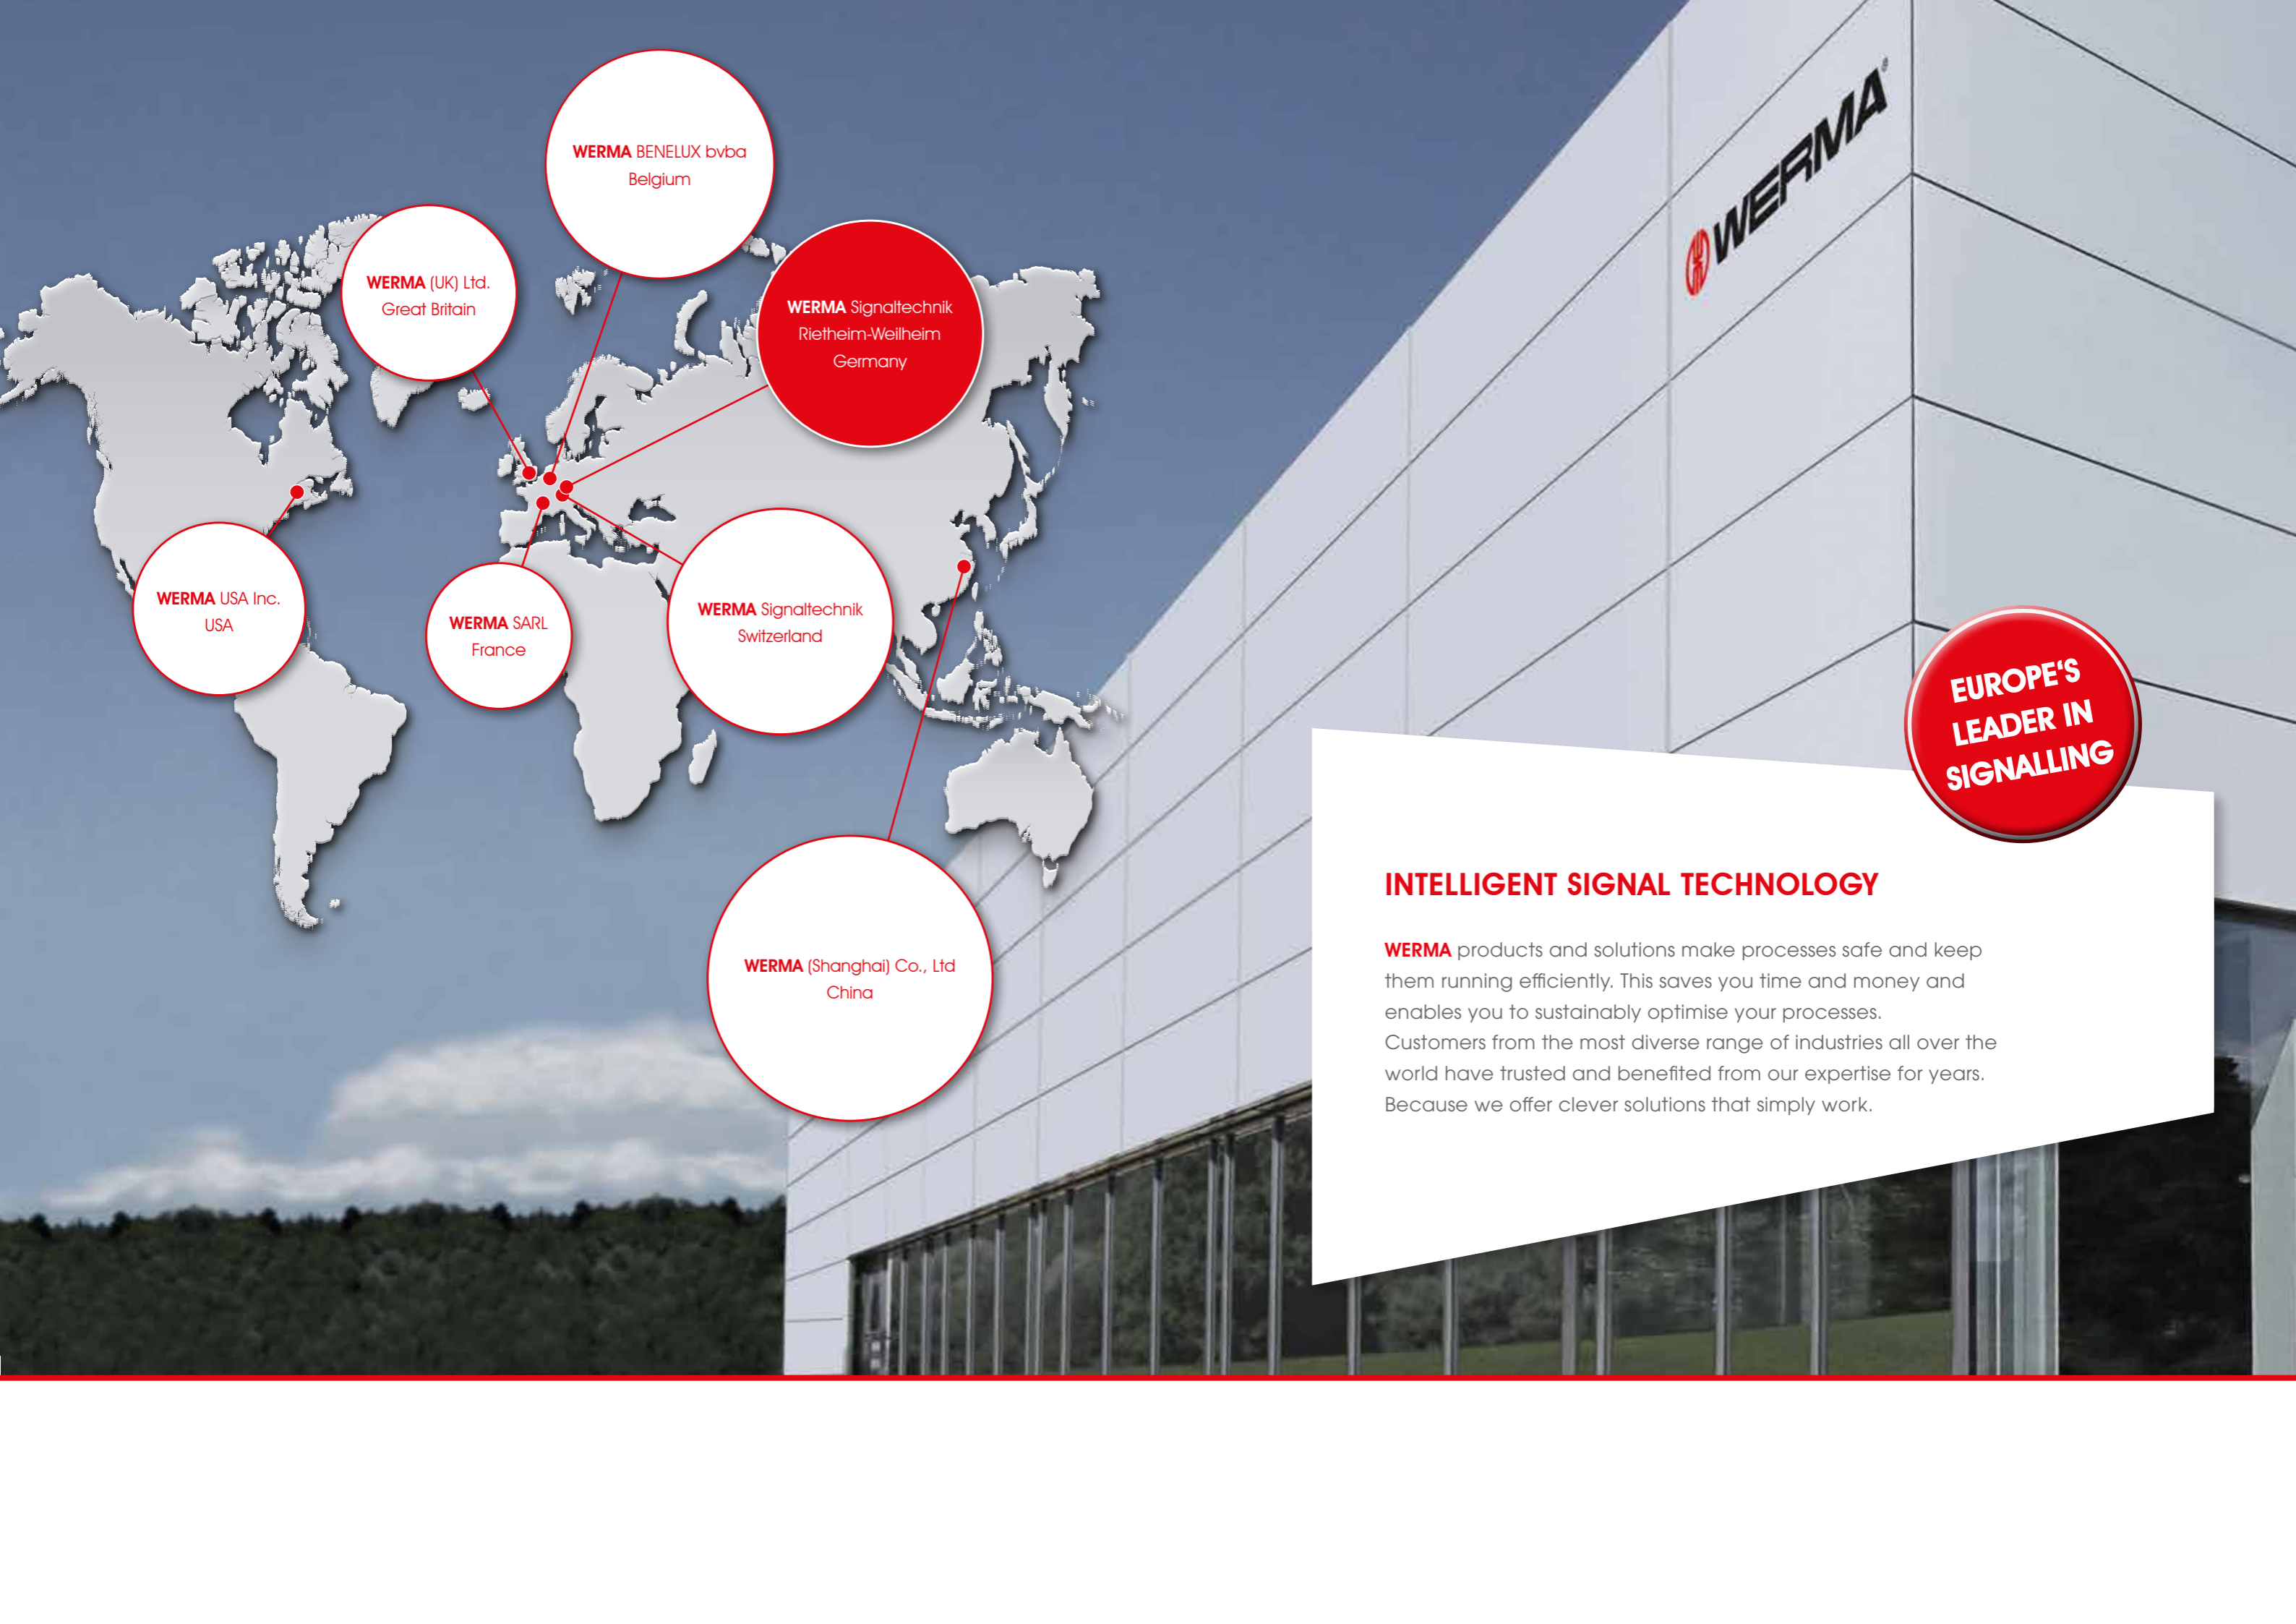

**Intelligent signal technology –
for the world of today
and tomorrow**

Clever solutions that simply work – this has been our goal at **WERMA** for decades, and customers from all over the world consistently confirm our fulfillment of this philosophy. We continue to set the standards for modern signal technology - and define their future: for the past twenty years with modular signal towers as the industry standard, and today with networked, intelligent system solutions. The „Made in Germany“ label provides the basis for us to describe ourselves with pride as „**Europe's leader in signalling**“.

Matthias Marquardt, CEO

INTELLIGENT SIGNAL TECHNOLOGY

WERMA products and solutions make processes safe and keep them running efficiently. This saves you time and money and enables you to sustainably optimise your processes. Customers from the most diverse range of industries all over the world have trusted and benefited from our expertise for years. Because we offer clever solutions that simply work.