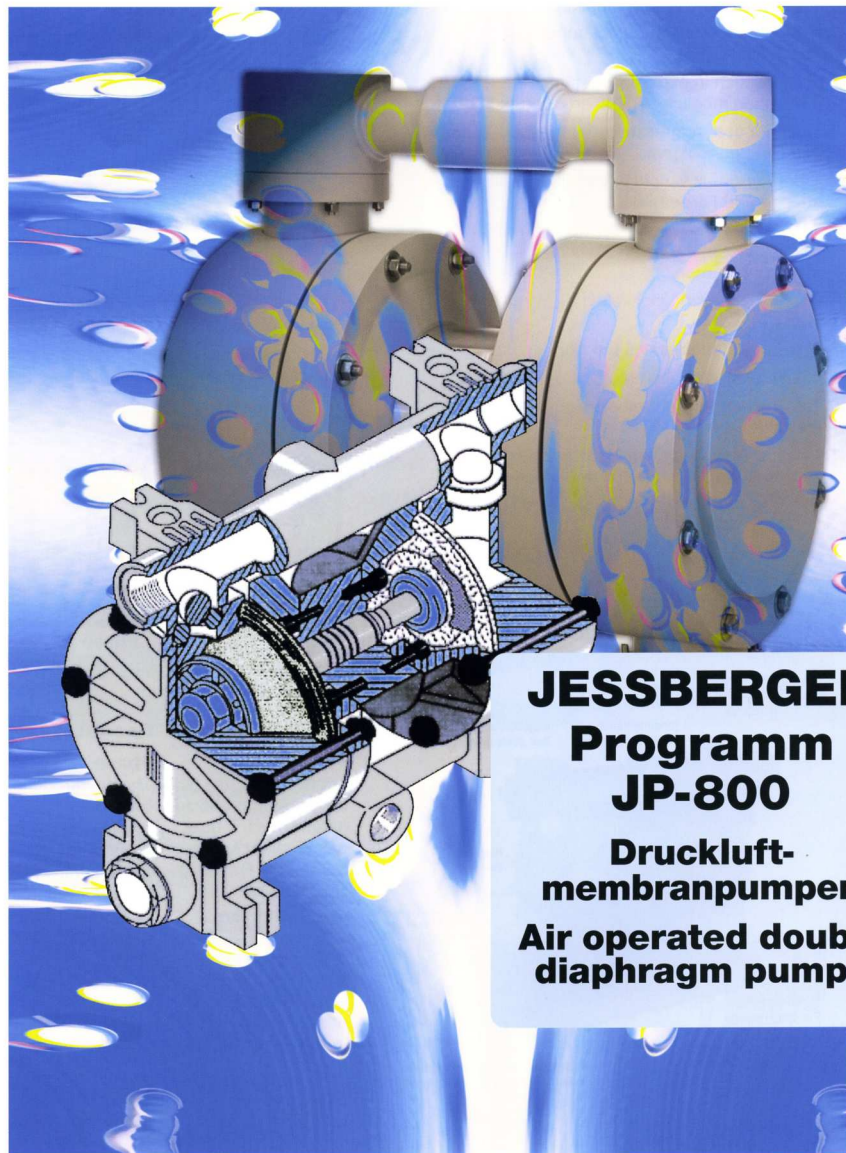

JESSBERGER
pumps and systems

JESSBERGER
Programm
JP-800
Druckluft-
membranpumpen
Air operated double
diaphragm pumps