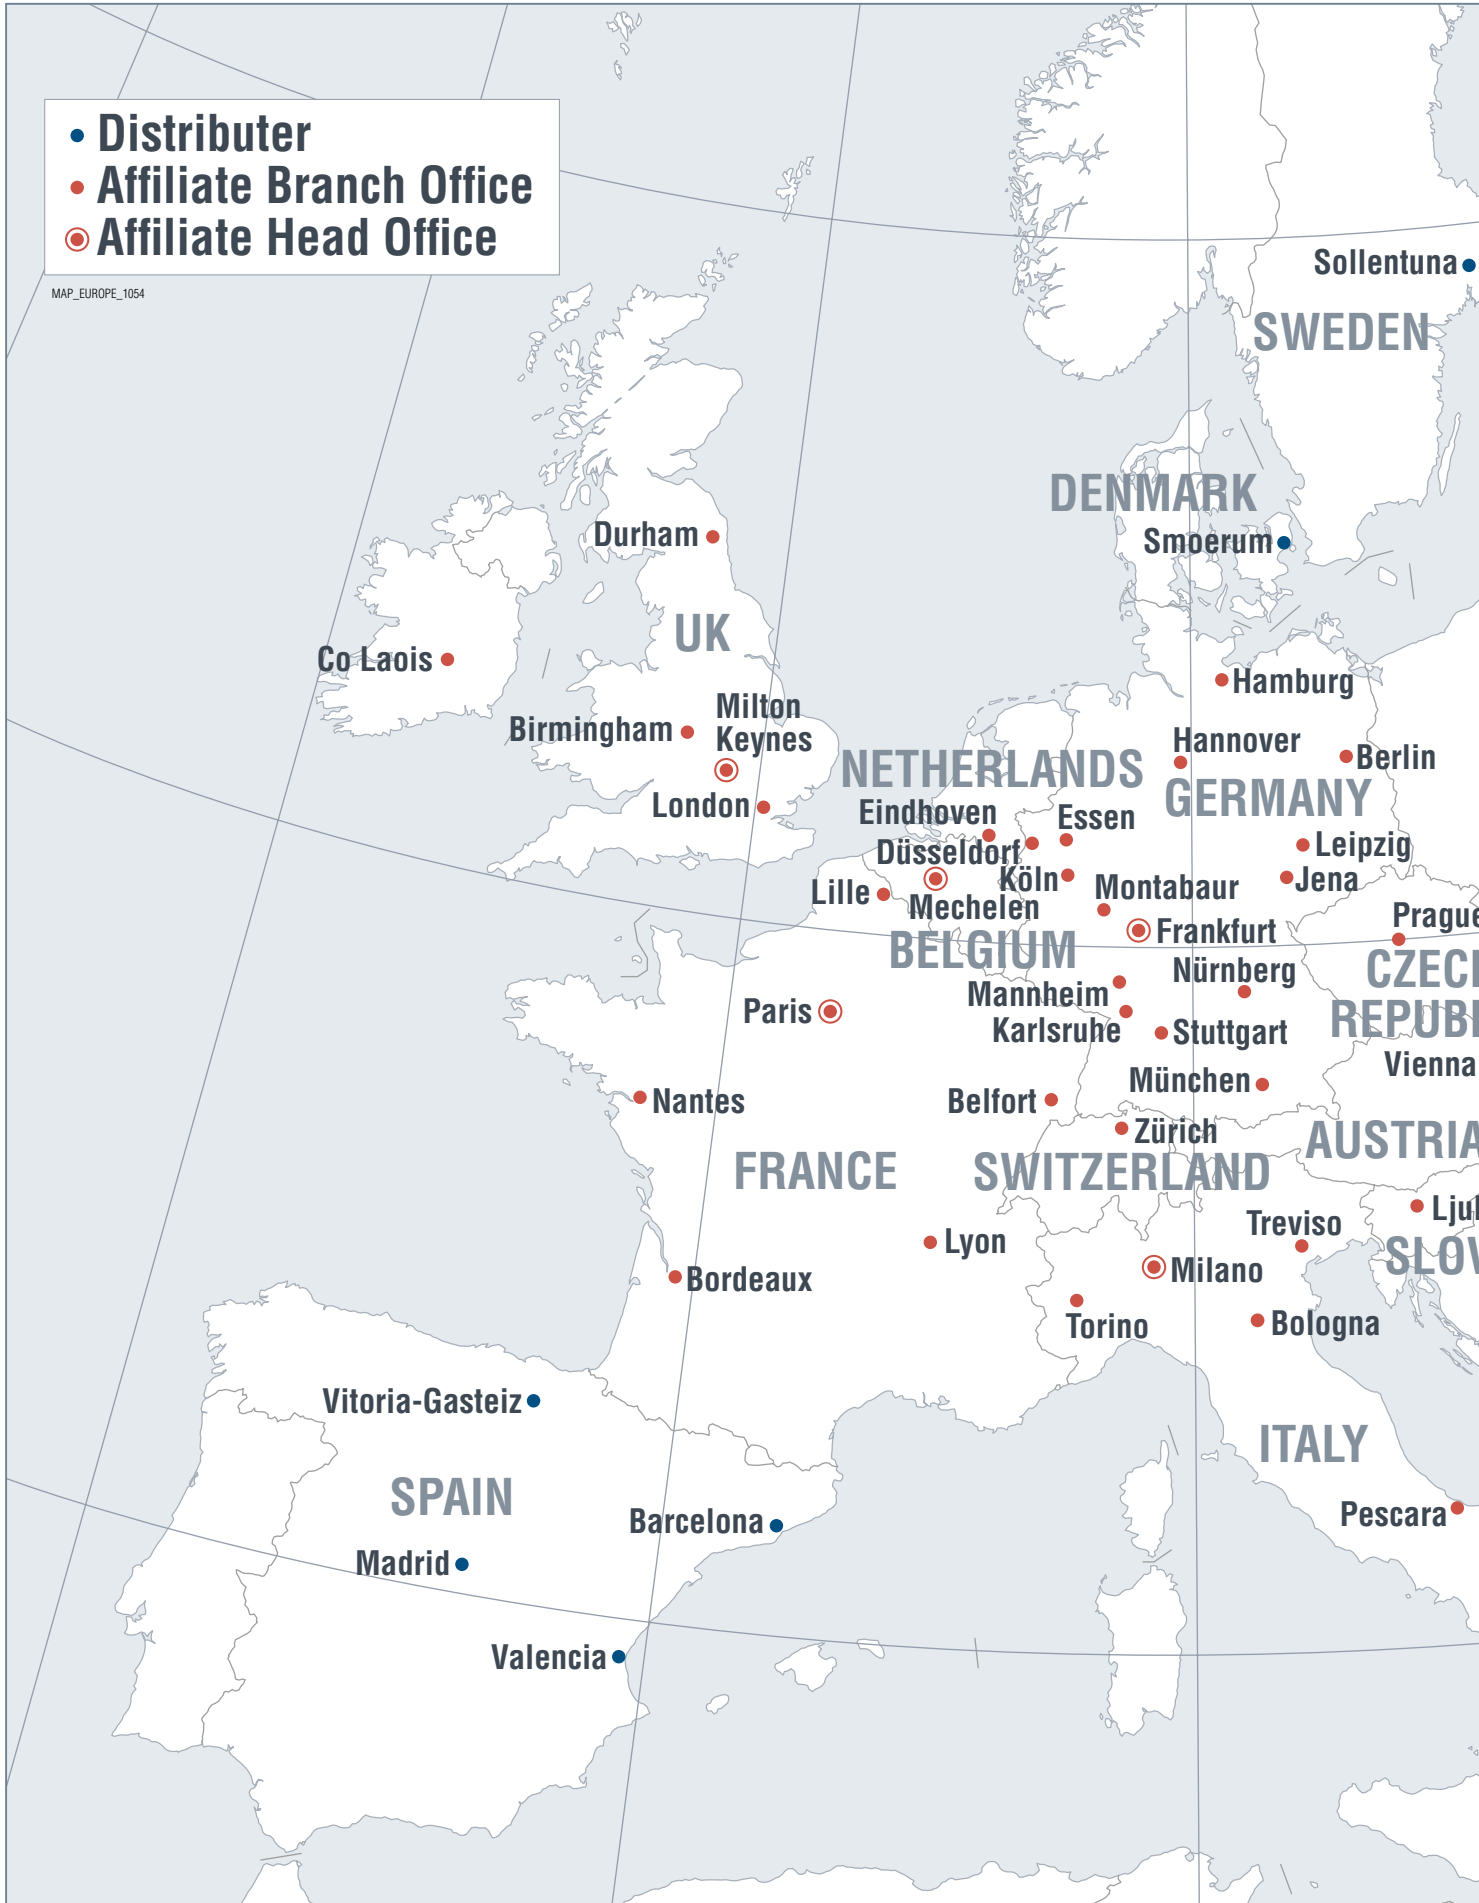

**SUPPORT BY
KEYENCE STAFF**

on sites anywhere in the world

DIRECT SALES

SEMINARS

EUROPE

- Distributer
- Affiliate Branch Office
- ◉ Affiliate Head Office

MAP_EUROPE_1054

Same-Day Shipping is Available

Quick delivery of products to customers.

Order time for same day shipping

Business location	Local time
Germany	By 3 p.m.*
Austria, Belgium, Netherlands, Switzerland & Eastern Europe	By 2 p.m.
UK	By 3 p.m.
France	By noon
Italy	By 11 a.m.