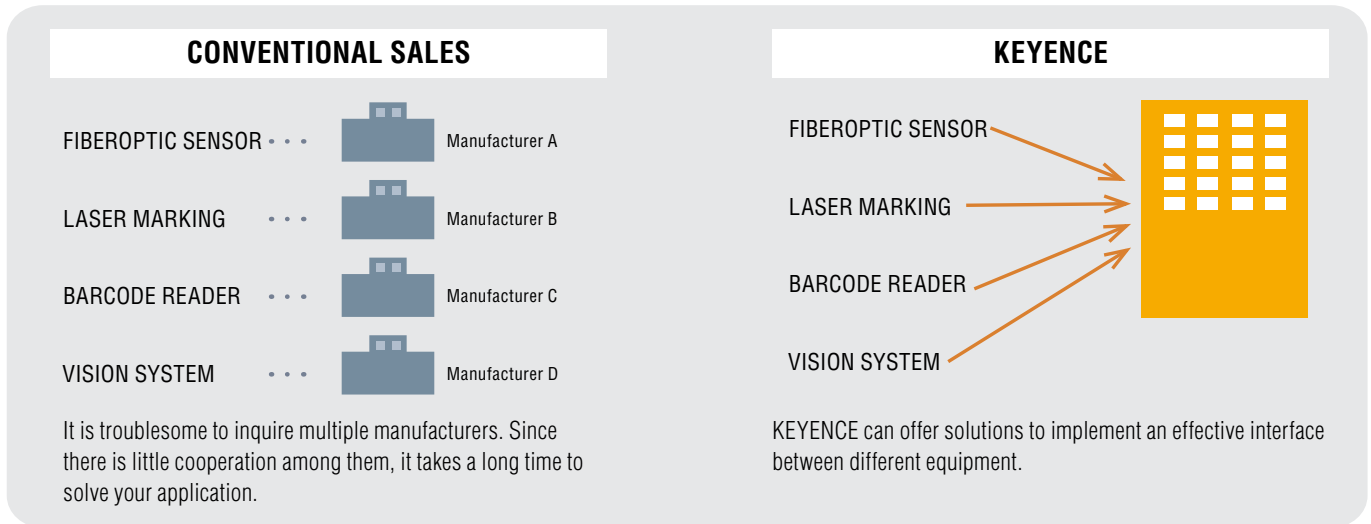

VARIETY OF PRODUCTS

KEYENCE directly sells a variety of products enabling comprehensive support of multiple equipment. Efficiently view multiple solutions and avoid consulting with multiple vendors with varying interfaces.