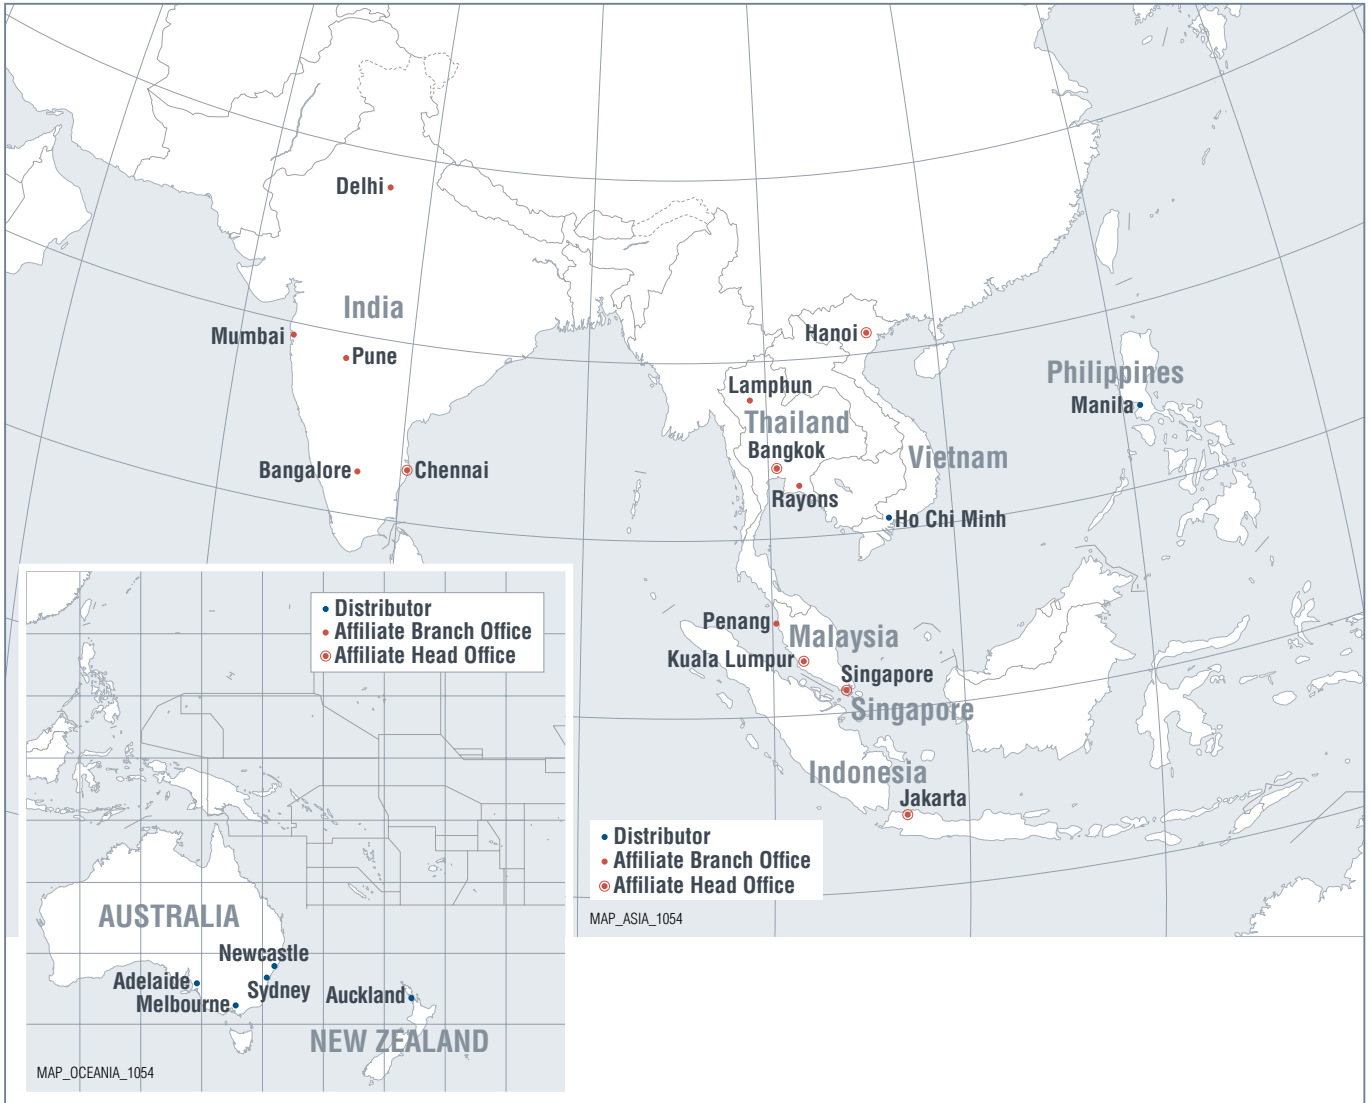

Quick delivery of products to customers.

Order time for same day shipping

Business location	Local time
Germany	By 3 p.m.*
Austria, Belgium, Netherlands, Switzerland & Eastern Europe	By 2 p.m.
UK	By 3 p.m.
France	By noon
Italy	By 11 a.m.

*2 p.m.(Friday)

NORTH AMERICA

SOUTH AMERICA

Same-Day Shipping is Available
Quick delivery of products to customers.

Order time for same day shipping

Business location	Local time
USA	By 4 p.m. CST
Canada	By 2 p.m. EST
Mexico	By 2 p.m. CST

EASTERN ASIA

Same-Day Shipping is Available

Quick delivery of products to customers.

Order time for same day shipping

Business location	Local time
Taiwan	By 4 p.m.
China	By 4 p.m.
Hong Kong	By 11 a.m.
Korea	By 4 p.m.

SOUTH-EASTERN ASIA / SOUTHERN ASIA

Same-Day Shipping is Available

Quick delivery of products to customers.

Order time for same day shipping

Business location	Local time
Singapore, Indonesia, Philippines, Vietnam, India	By 9 : 15 a.m.
Malaysia	By 4 p.m.
Thailand	By 2 p.m.