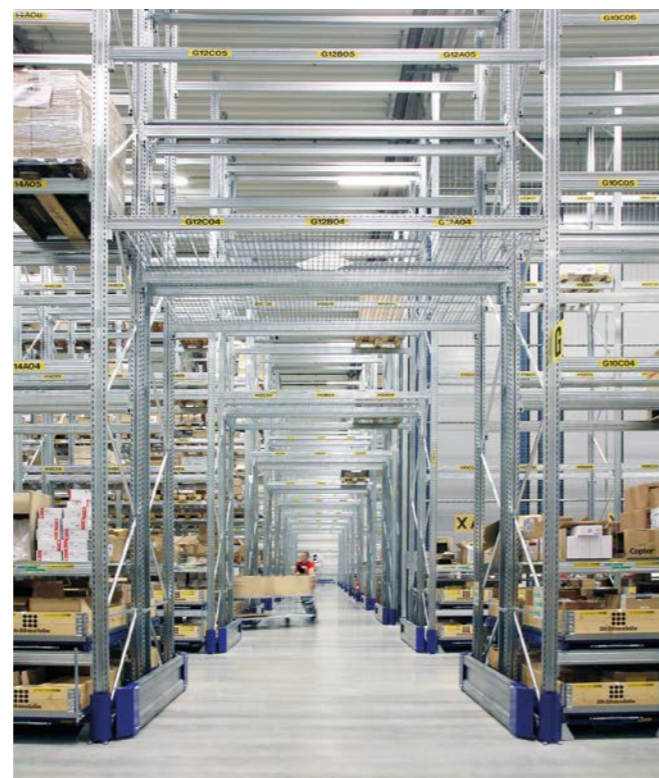

Weland Solutions AB

Weland Solutions AB is a leading provider of solutions for warehouse management and logistics. We deliver customized and optimized lifts and warehouse inventory.

Our range of warehouse inventory includes pallet racks, cantilever racks, pull-out units and sigma beams. With the right products at the right place, it's easy to streamline the entire production. Our concept is the same since our start - to deliver Swedish-made products that streamline inventory management and logistics. Weland Solutions always strives to deliver the most effective solutions possible.

Weland Solutions is a global company and is represented in several countries. All our production and development takes place at our premises in Gislaved. We guarantee efficient inventory management and long-life products.

Weland Solutions AB
Anderstorpsvägen 24
SE-332 36 Gislaved
Phone: +46 371-52 30 40
Website: www.welandsolutions.se