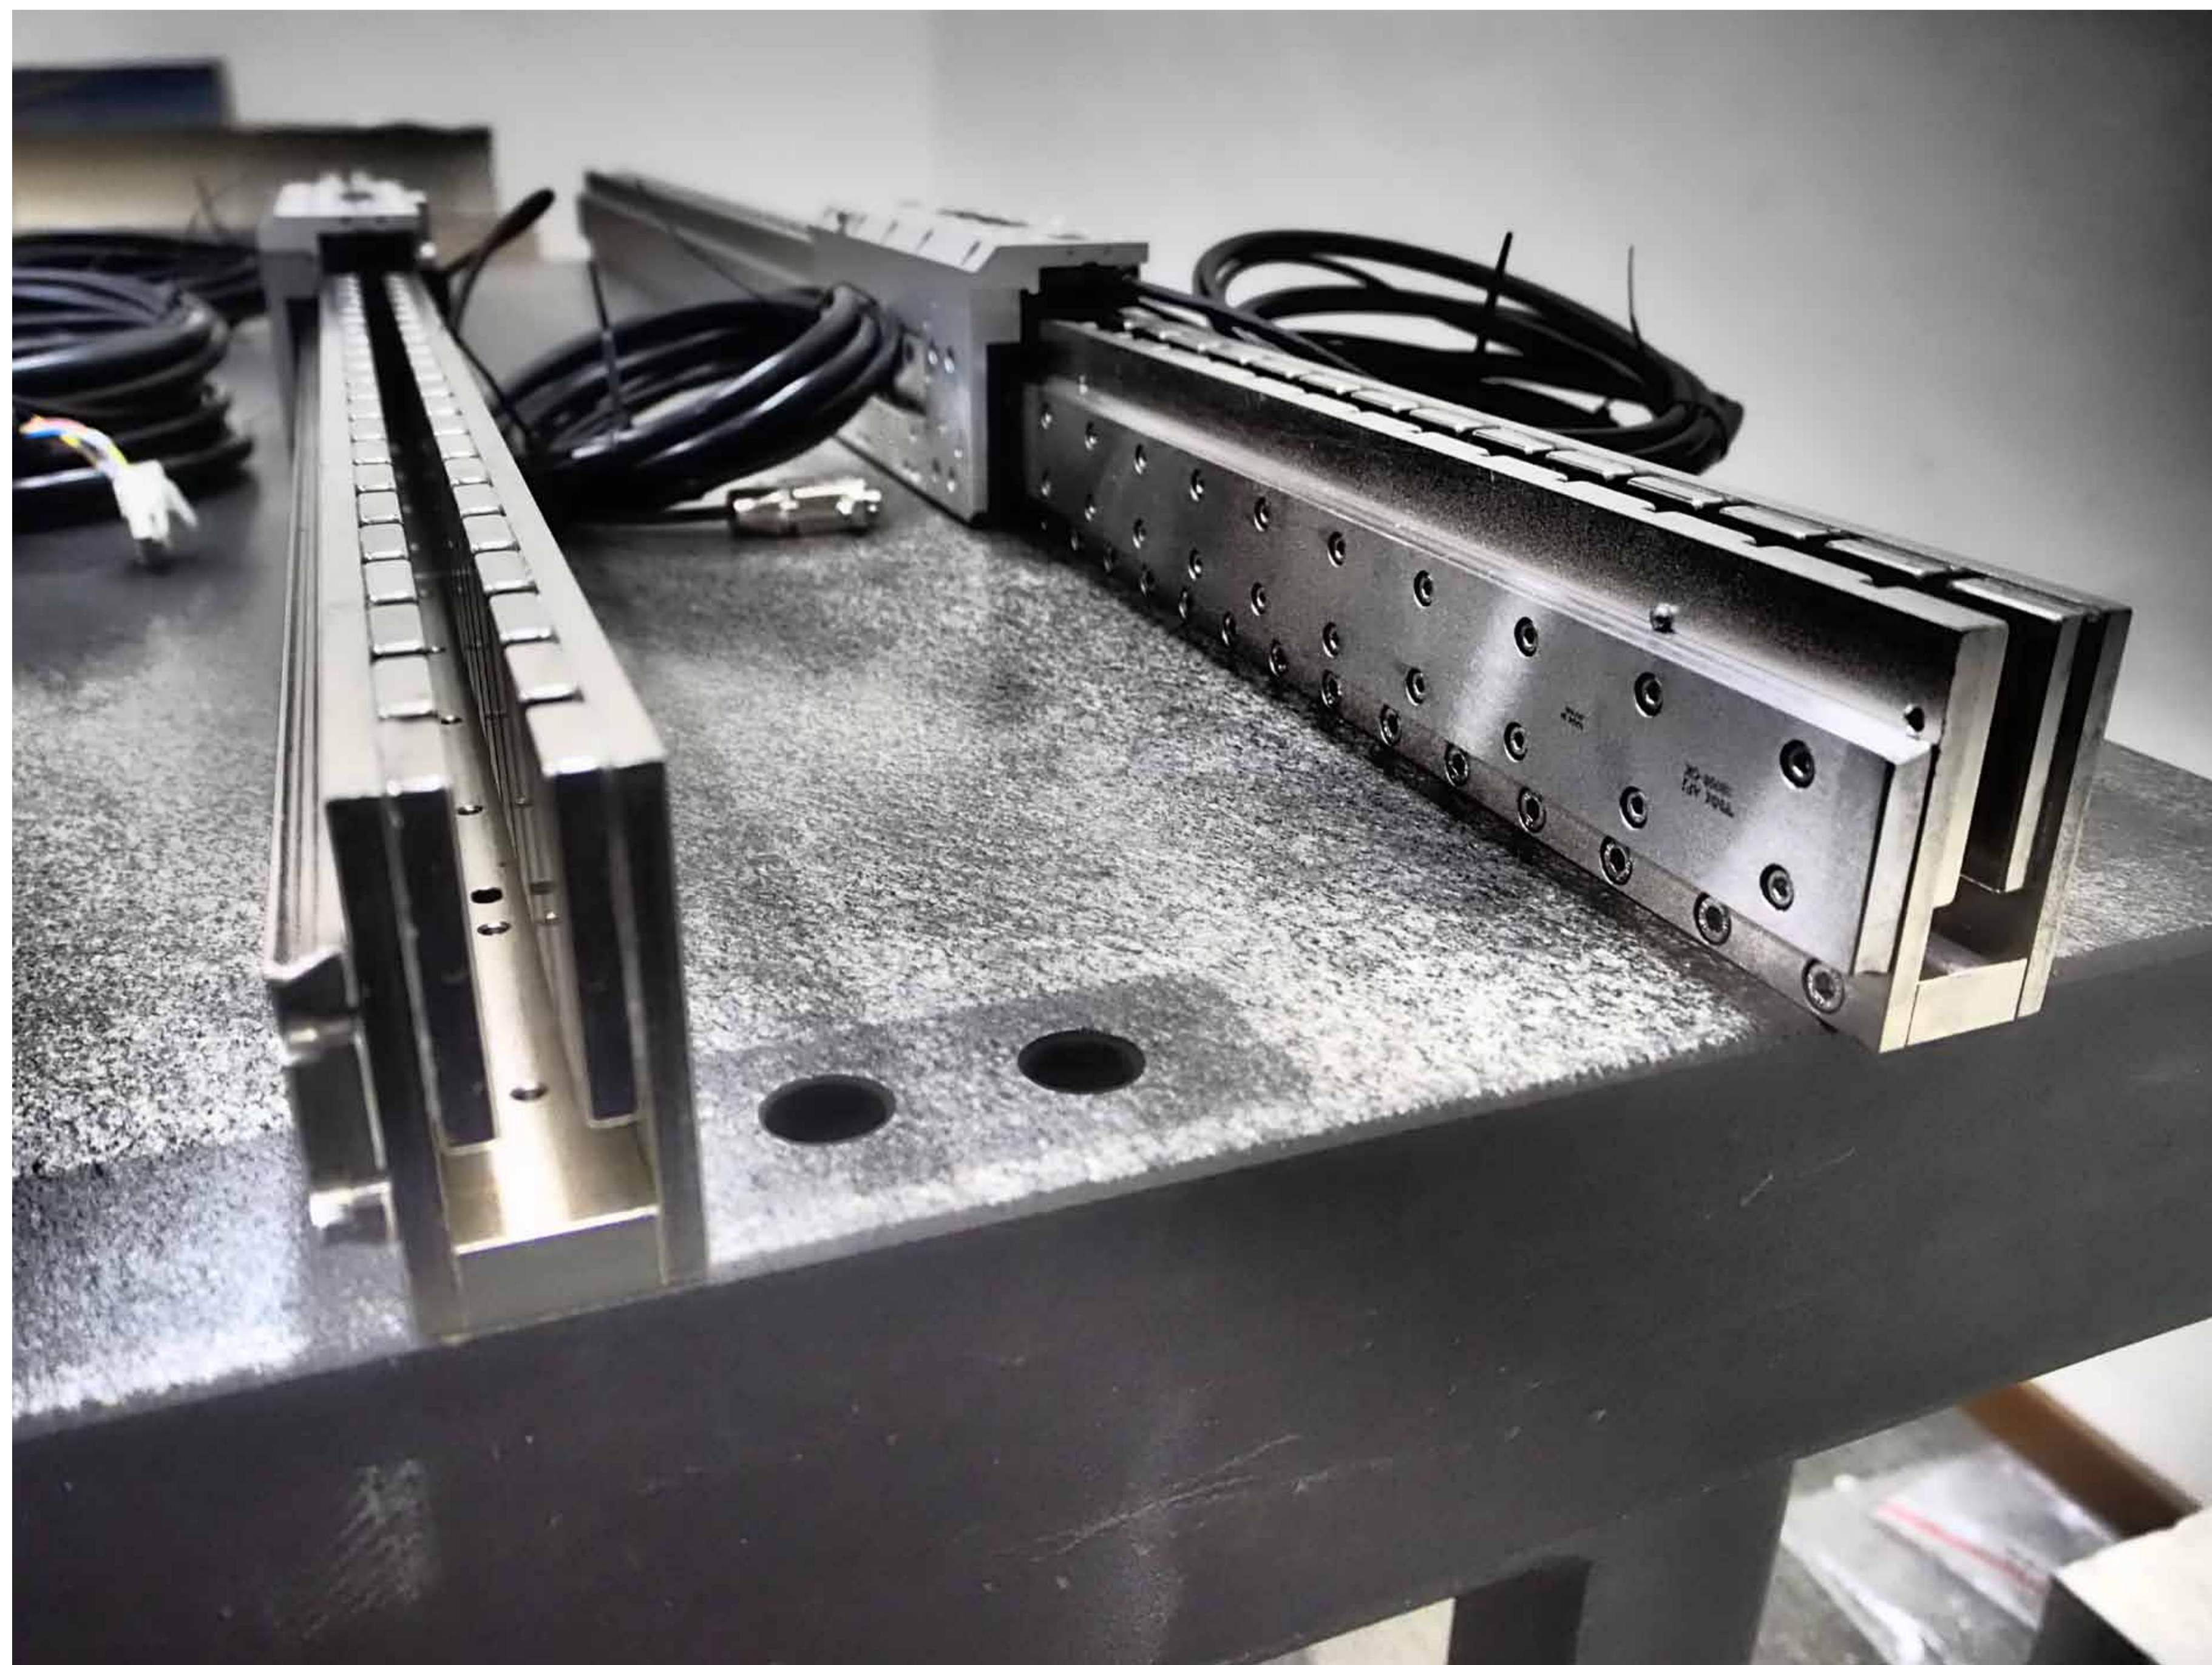

R&D Capability :

Develop and supply customized Linear and Micro Rotary Motors

VIBRATION DETECTION

LASER PRINTING

BIOLOGICAL MEDICAL

GLASS CUTTING

A TRACI4S

**HIGH FORCE DENSITY
LINEAR MOTOR // // // //**

High Motor Constant // Shortest Coil Length //
Embedded Hall Effects Sensors // High Flex Cables //
Easy Assembly //

Servo Dynamics
Pte Ltd

**Clean Rack Pinion
CRP SERIES**

**CLEAN PERFORMER //
CLEAN INSTALLATION //
HIGH ACCELERATION //
HIGH EFFICIENCY //
EXTREMELY SILENT //
SIMPLE TO USE //**

FAST DELIVERY // // // // // //

**Cycloidal Kinetic
PRECISION GEARBOX**