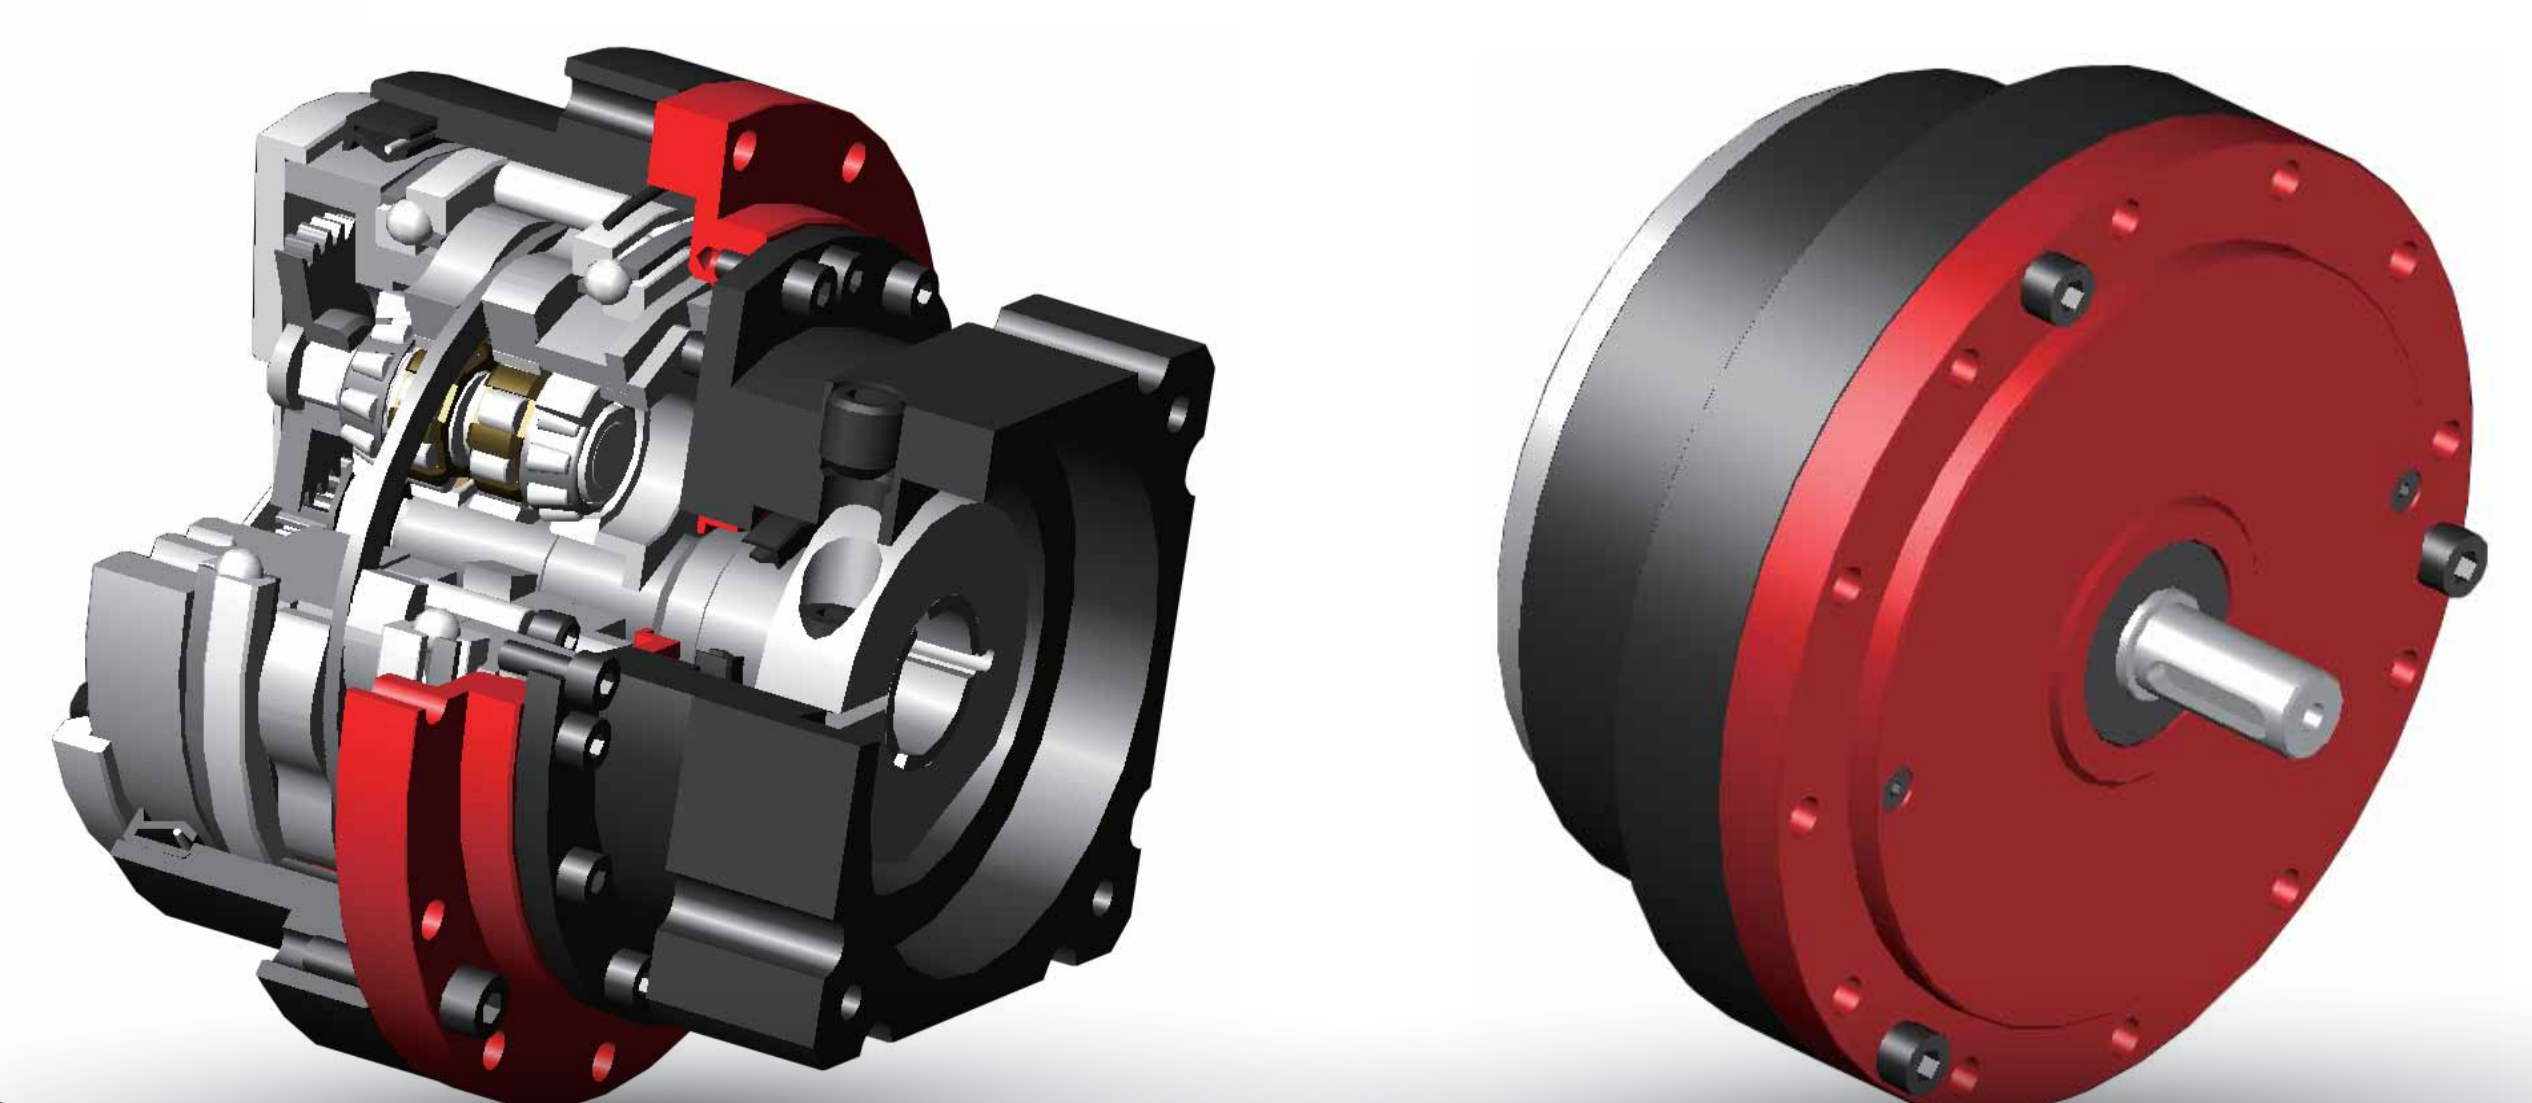

R&D Capability :

Develop and supply customized Linear and Micro Rotary Motors

VIBRATION DETECTION

LASER PRINTING

BIOLOGICAL MEDICAL

GLASS CUTTING

A TRACI4S

**HIGH FORCE DENSITY
LINEAR MOTOR // // // //**

High Motor Constant // Shortest Coil Length //
Embedded Hall Effects Sensors // High Flex Cables //
Easy Assembly //

Servo Dynamics
Pte Ltd

**Clean Rack Pinion
CRP SERIES**

**CLEAN PERFORMER //
CLEAN INSTALLATION //
HIGH ACCELERATION //
HIGH EFFICIENCY //
EXTREMELY SILENT //
SIMPLE TO USE //**

FAST DELIVERY // // // // // //

**Cycloidal Kinetic
PRECISION GEARBOX**