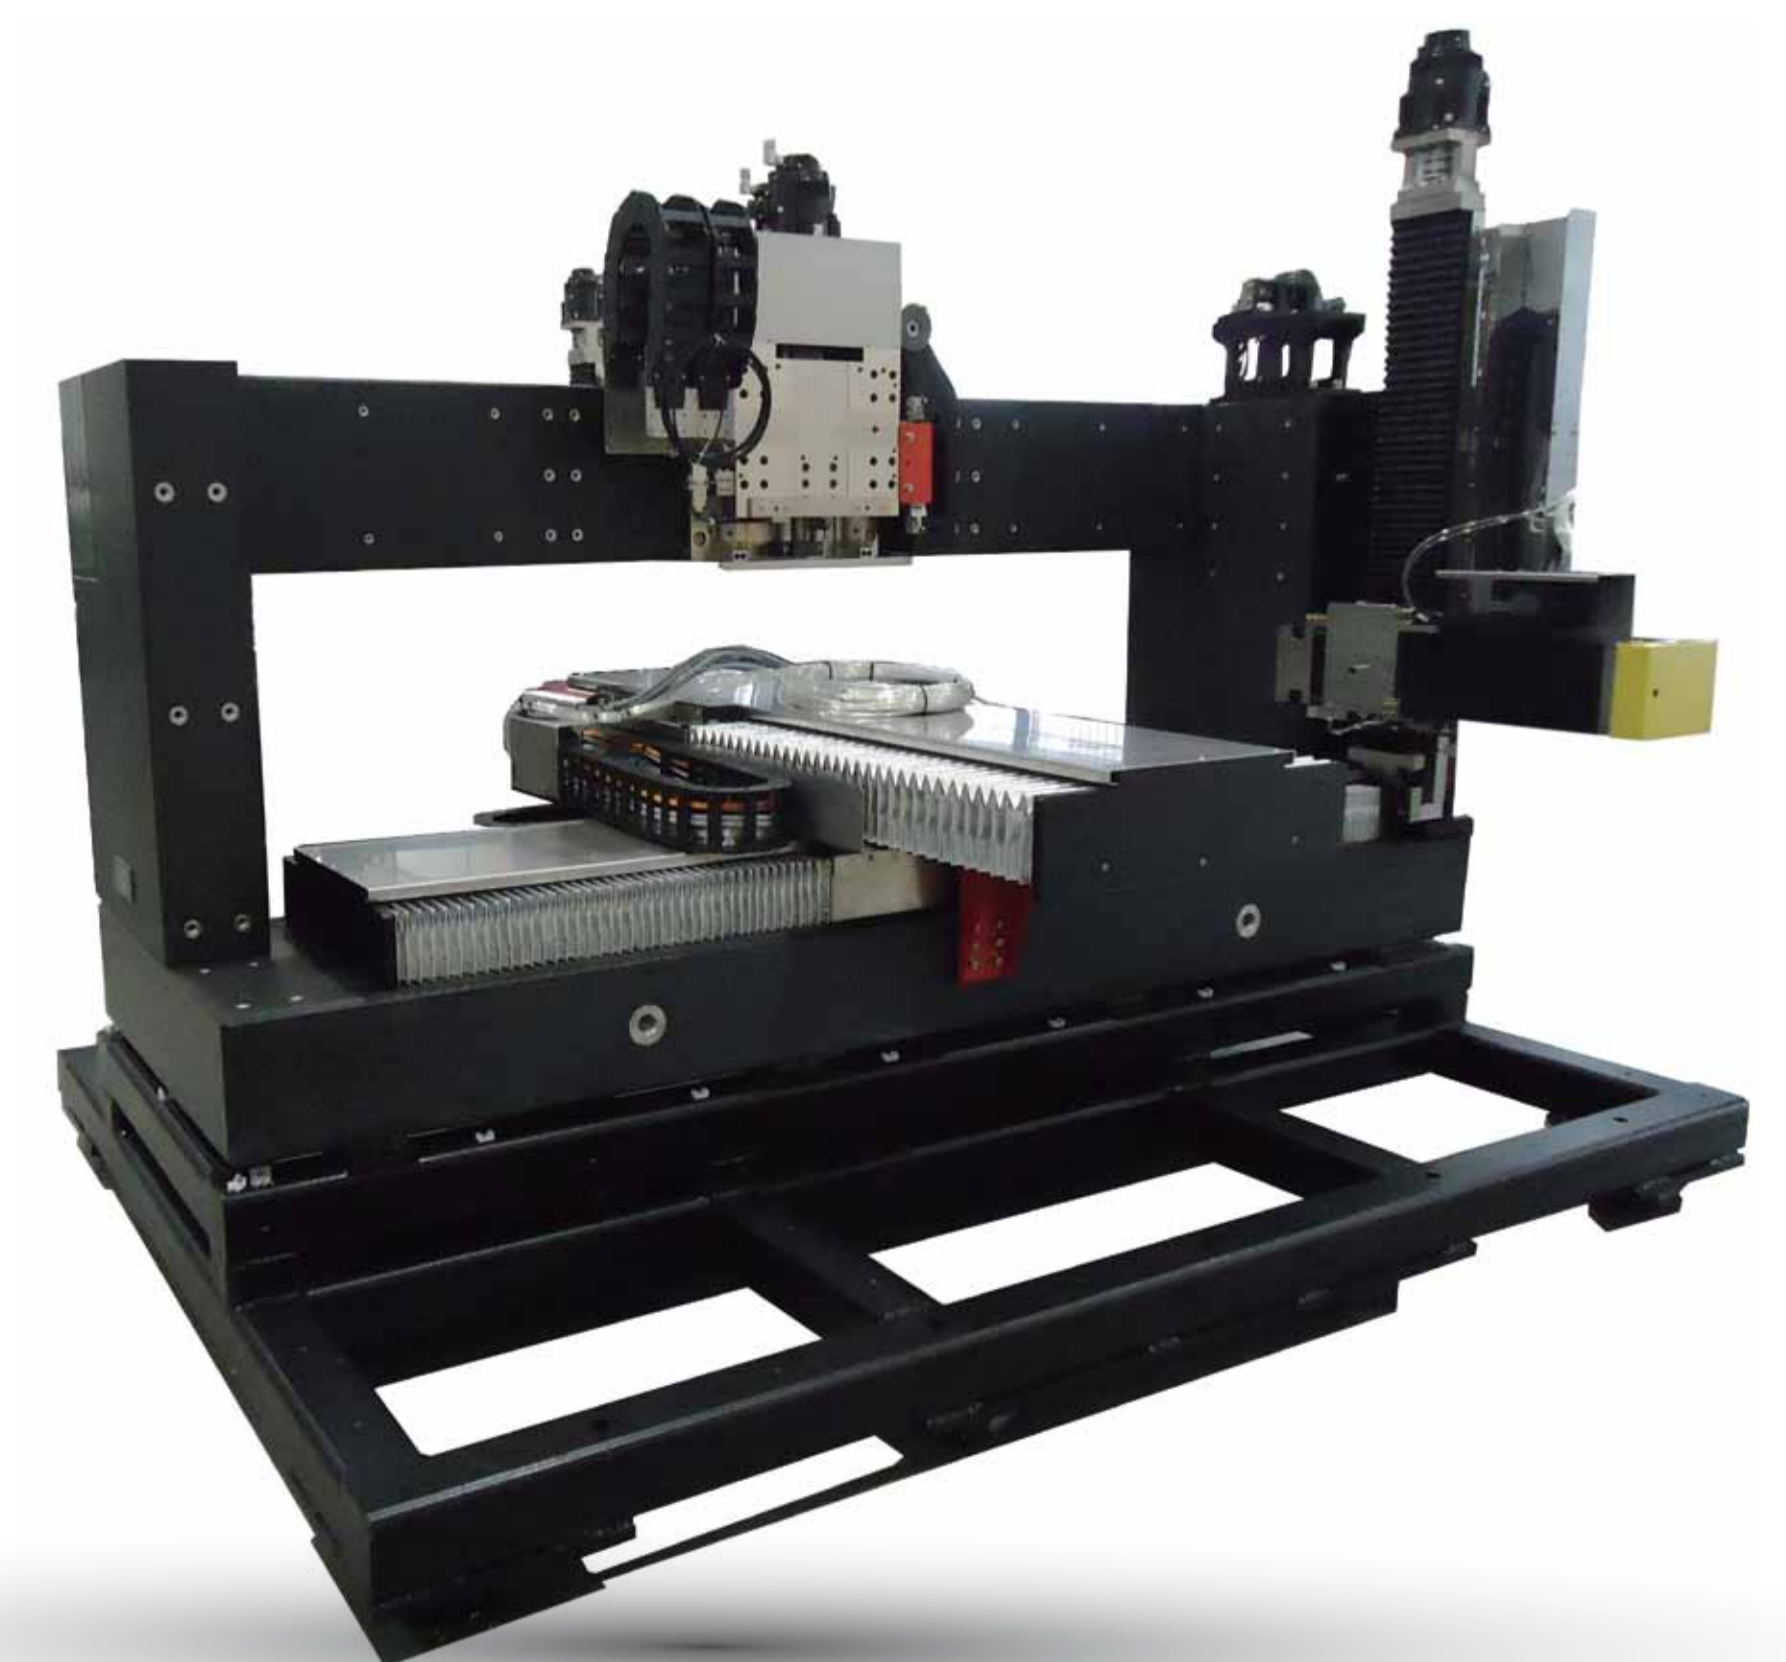

R&D Capability :

Develop and supply customized Linear and Micro Rotary Motors

VIBRATION DETECTION

LASER PRINTING

BIOLOGICAL MEDICAL

GLASS CUTTING

A TRACI4S

**HIGH FORCE DENSITY
LINEAR MOTOR // // // //**

High Motor Constant // Shortest Coil Length //
Embedded Hall Effects Sensors // High Flex Cables //
Easy Assembly //

Servo Dynamics
Pte Ltd

**Clean Rack Pinion
CRP SERIES**

**CLEAN PERFORMER //
CLEAN INSTALLATION //
HIGH ACCELERATION //
HIGH EFFICIENCY //
EXTREMELY SILENT //
SIMPLE TO USE //**

FAST DELIVERY // // // // // //

**Cycloidal Kinetic
PRECISION GEARBOX**