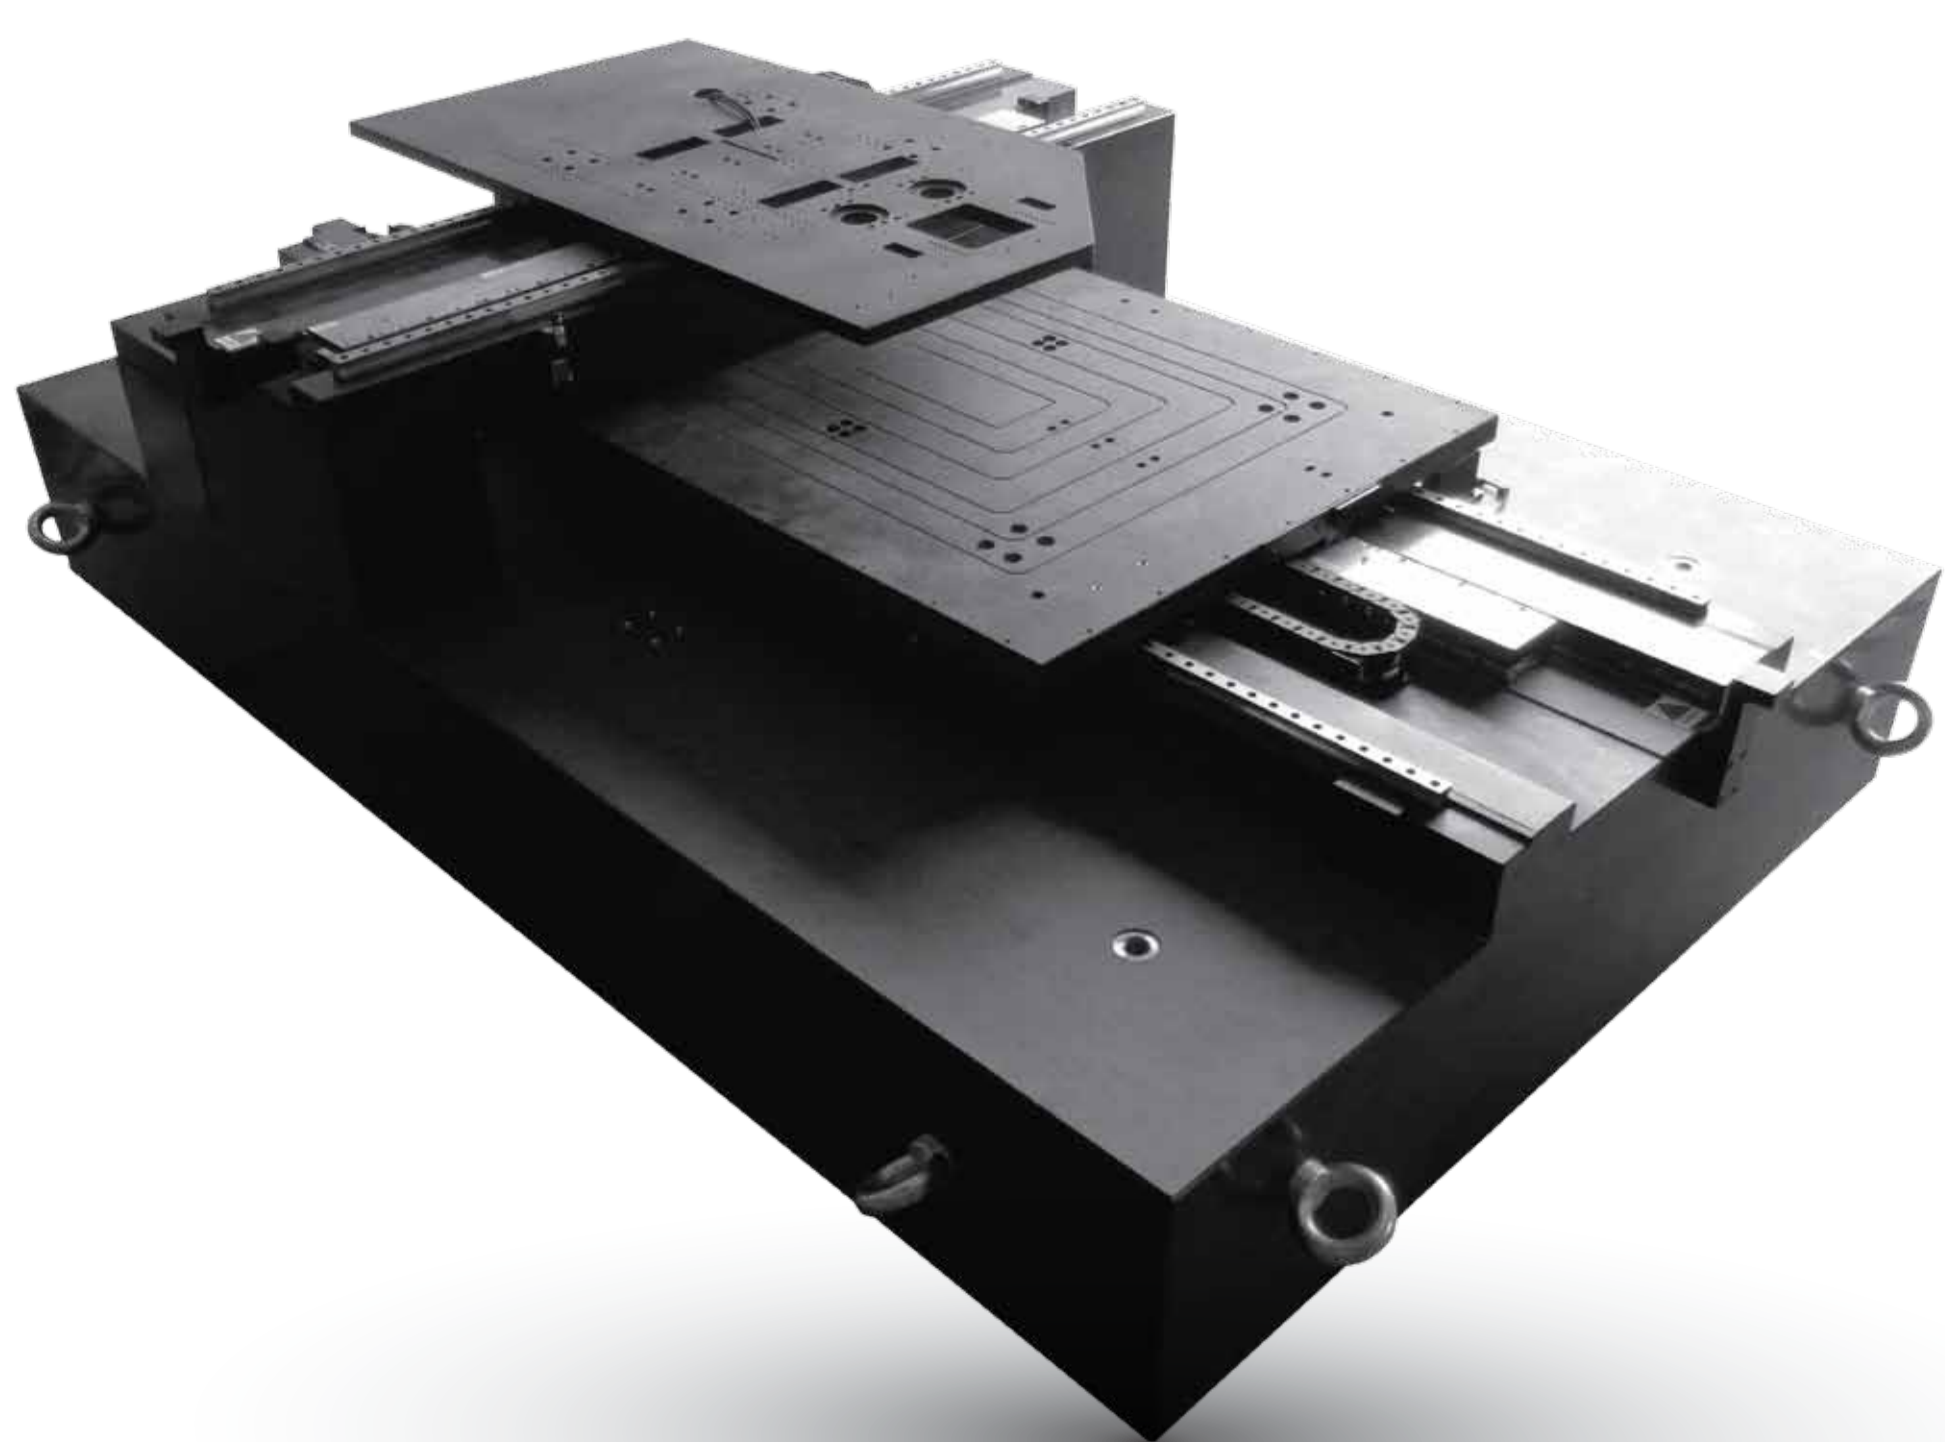

Accel Technologies

Accel-Tech is dedicated to providing high performance Direct Drive, Linear Motion and Rotary Motion solutions in the motion industry.

Products :

DC PM Synchronous motor
Linear Motors (Iron core & Ironless)
Voice Coil Motors
Linear Positioning Stages

R&D Capability :

Develop and supply customized Linear and Micro Rotary Motors

VIBRATION DETECTION

LASER PRINTING

BIOLOGICAL MEDICAL

GLASS CUTTING

A TRACI4S

**HIGH FORCE DENSITY
LINEAR MOTOR // // // //**

High Motor Constant // Shortest Coil Length //
Embedded Hall Effects Sensors // High Flex Cables //
Easy Assembly //

Servo Dynamics
Pte Ltd

**Clean Rack Pinion
CRP SERIES**

**CLEAN PERFORMER //
CLEAN INSTALLATION //
HIGH ACCELERATION //
HIGH EFFICIENCY //
EXTREMELY SILENT //
SIMPLE TO USE //**

FAST DELIVERY // // // // // //

**Cycloidal Kinetic
PRECISION GEARBOX**