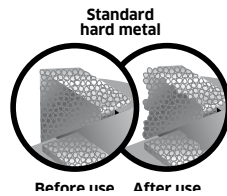

freud.

CG08M - Carbide knives

Up to 20%

longer lifetime

freud.

CG08M - Carbide knives

Up to 20% longer lifetime

20% longer lifetime

due to constant superior cutting quality from the first to the last cut.

New hard metal mix:

available in medium hardness, suitable for universal use.

Superior cutting edge:

New, extremely sharp and precise cutting edge.