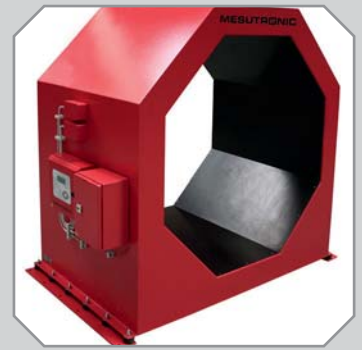

In a few words:

- High quality, low-wear system components
- Resistant against weather influences
- Long-term, stable detection results

- Indestructible and low-maintenance construction
- All system components easy accessible
- Maintenance friendly construction

- Size variations for different areas of use
- Multitude of different drives, belts, etc.
- Perfect fit for the wood industry

MESUTRONIC Gerätebau GmbH
Hackenfeld 13
94259 Kirchberg i. W.
Germany

Tel.: +49 9927 9410-0
Fax: +49 9927 1732
E-Mail: sales@mesutronic.de
Web: www.mesutronic.de

MESUTRONIC
Metal Detection made in Germany