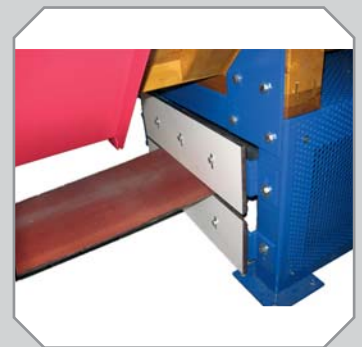

# TRANSTRON HL

Version10/15

Conveyor system for transport  
of timber/logs

- **Durable** - in Technology and Performance
- **Fast** - in Cleaning and Maintenance
- **Flexible** - in Size and Application

## In a few words:

- High quality, low-wear system components
- Resistant against weather influences
- Long-term, stable detection results
  
- Indestructible and low-maintenance construction
- All system components easy accessible
- Maintenance friendly construction
  
- Size variations for different areas of use
- Multitude of different drives, belts, etc.
- Perfect fit for the wood industry