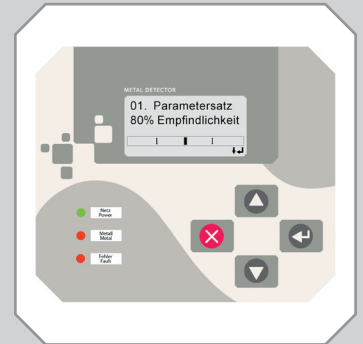

# METRON 05 CO

Version10/15

Metal detector for installation in belt conveyors for timber/log inspection

- **Reliable** - in Process and Detection
- **Durable** - in Technology and Performance
- **Easy** - in Installation and Handling

## In a few words:

- Digital signal processing for best detection
- Proven for years in rough environments
- Process- and condition monitoring
- Failsafe storage of all system parameters
- Robust stainless steel construction
- Maintenance free, long-term operation
- Size variations for different areas of use
- Perfect fit for wood inspection
- Octagonal shape to align with the conveyor