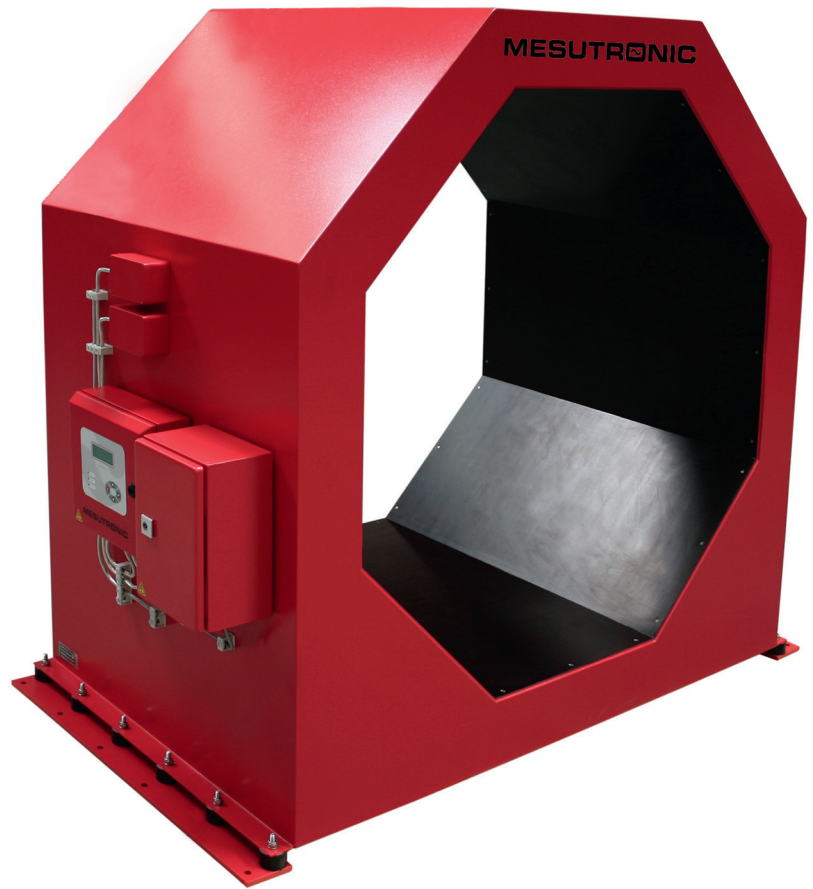

# METRON 05 CO

Version10/15

Metal detector for installation in belt conveyors for timber/log inspection

- **Reliable** - in Process and Detection
- **Durable** - in Technology and Performance
- **Easy** - in Installation and Handling

## In a few words:

- Digital signal processing for best detection
- Proven for years in rough environments
- Process- and condition monitoring
- Failsafe storage of all system parameters
- Robust stainless steel construction
- Maintenance free, long-term operation
- Size variations for different areas of use
- Perfect fit for wood inspection
- Octagonal shape to align with the conveyor