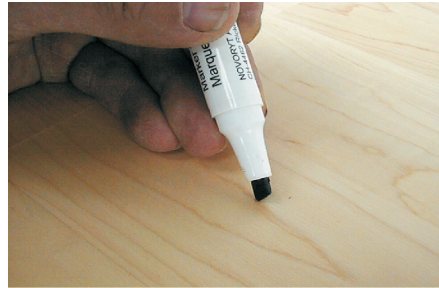

NOVORYT®

SWISS MADE

English

We have sets for every purpose and demand. We offer professional sets but also small starter kits. The choice is yours!

To refill your set or extend your range of colours our PET-boxes with 20 pieces of soft wax or melting putties are very useful.

Colour or structure corrections are very simple with our correction pens! We offer brush system, fibre system or valve system.

New

The unique retouching-material especially **for white and coloured plastic-windows**. Simply using perfect results