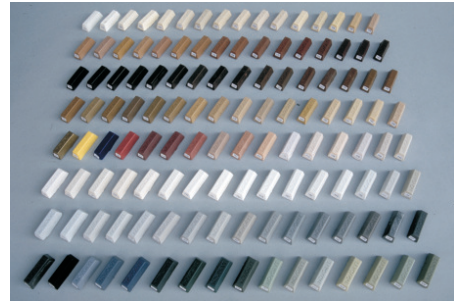

NOVORYT®

SWISS MADE

English

We have sets for every purpose and demand. We offer professional sets but also small starter kits. The choice is yours!

To refill your set or extend your range of colours our PET-boxes with 20 pieces of soft wax or melting putties are very useful.

Colour or structure corrections are very simple with our correction pens! We offer brush system, fibre system or valve system.

New

The unique retouching-material especially **for white and coloured plastic-windows**. Simply using perfect results